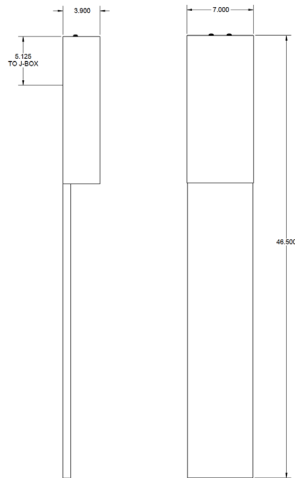

#### SIZES

- 15.5"H x 7"W x 4"D
- 31"H x 7"W x 4"D
- 46.5"H x 7"W x 4"D

## Design Options

### NO PANEL (15.5" H FIXTURE)

### LONG PANEL (31" H PANEL, 46.5" H FIXTURE)