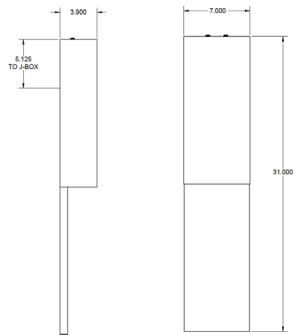

LONG PANEL (31" H PANEL, 46.5" H FIXTURE)