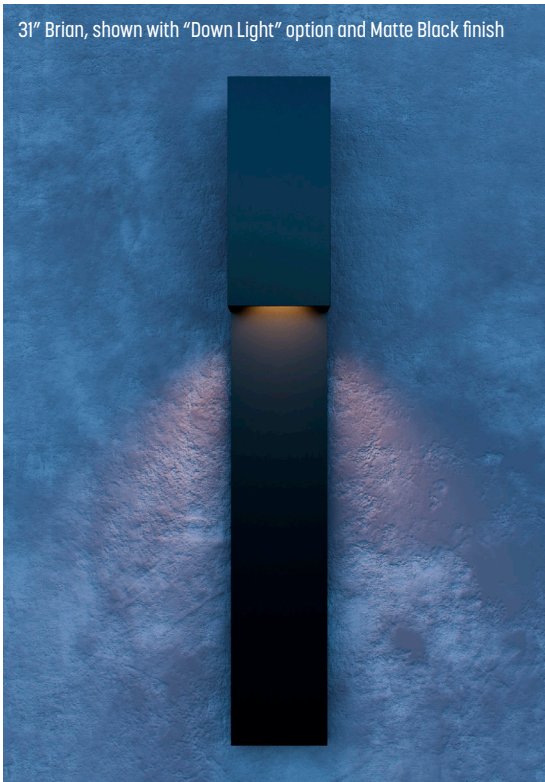

# BRIAN

ARCHITECTURAL SCALE, WET-LISTED EXTERIOR WALL SCONCE

alva

PERFORMANCE MEETS DESIGN

31" Brian, shown with "Down Light" option and Matte Black finish

#### APPLICATIONS

Indirect wall grazing luminaire for exterior/interior use: flanking doors, on columns, on building facades, between windows. Suitable for marine environments

#### MOUNTING

- Steel mounting system with mounting plate and cover with rubber gaskets between the junction box and mounting plate
- Mounts to center of J-box at 5.5" from top of rectangular shade