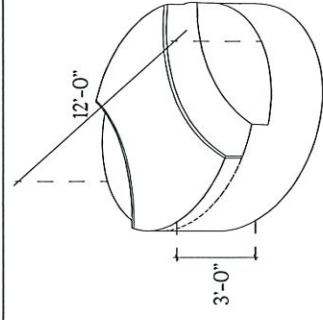

SPARKS COMPLEX

WAUKESHA, WI
WILLIAM R. OLIVER YOUTH SPORTS COMPLEX
3041 SUMMIT AVE.

FIELD OVERLAY WITH BASEBALL GARDENS

MARCH 15, 2022

SPARKS COMPLEX

WAUKESHA, WI
WILLIAM R. OLIVER YOUTH SPORTS COMPLEX
3041 SUMMIT AVE.