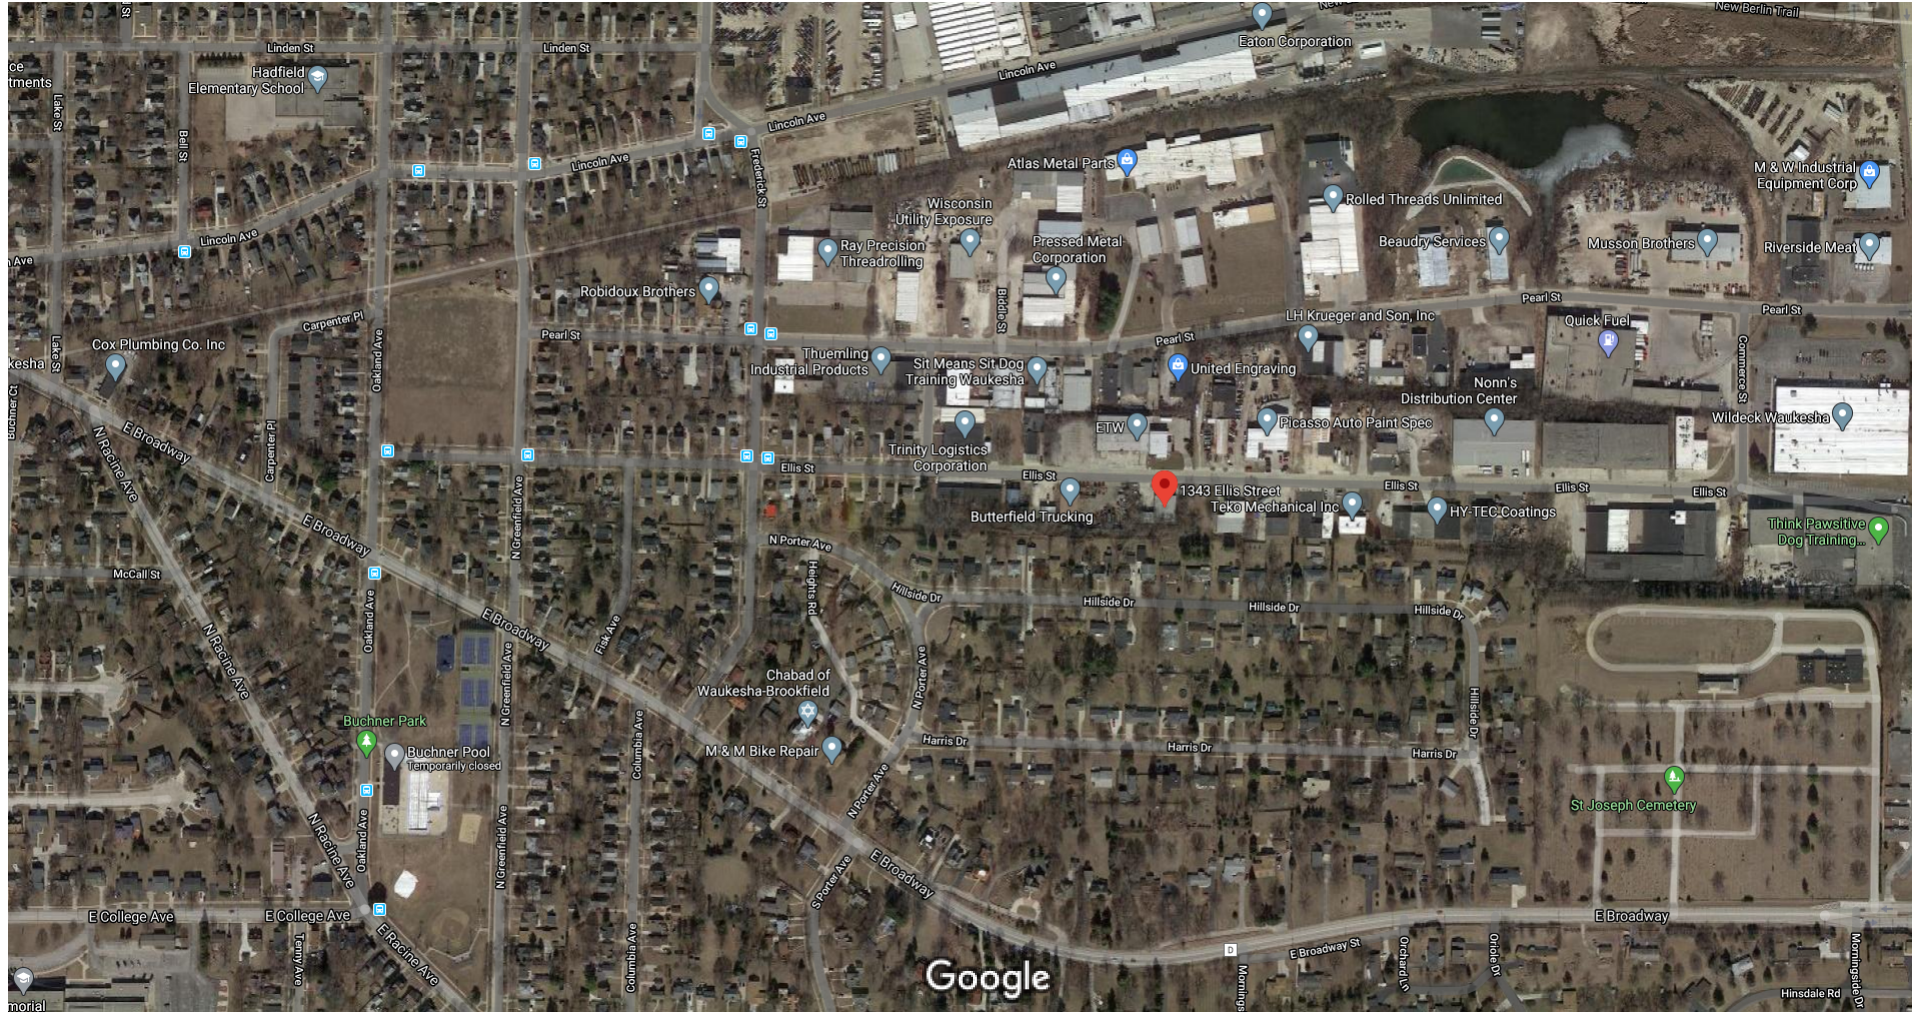

Google Maps 1343 Ellis St

Imagery ©2020 Maxar Technologies, U.S. Geological Survey, USDA Farm Service Agency, Map data ©2020 200 ft

# 1343 Ellis St

Waukesha, WI 53186

Directions

Save

Nearby

Send to your phone

Share