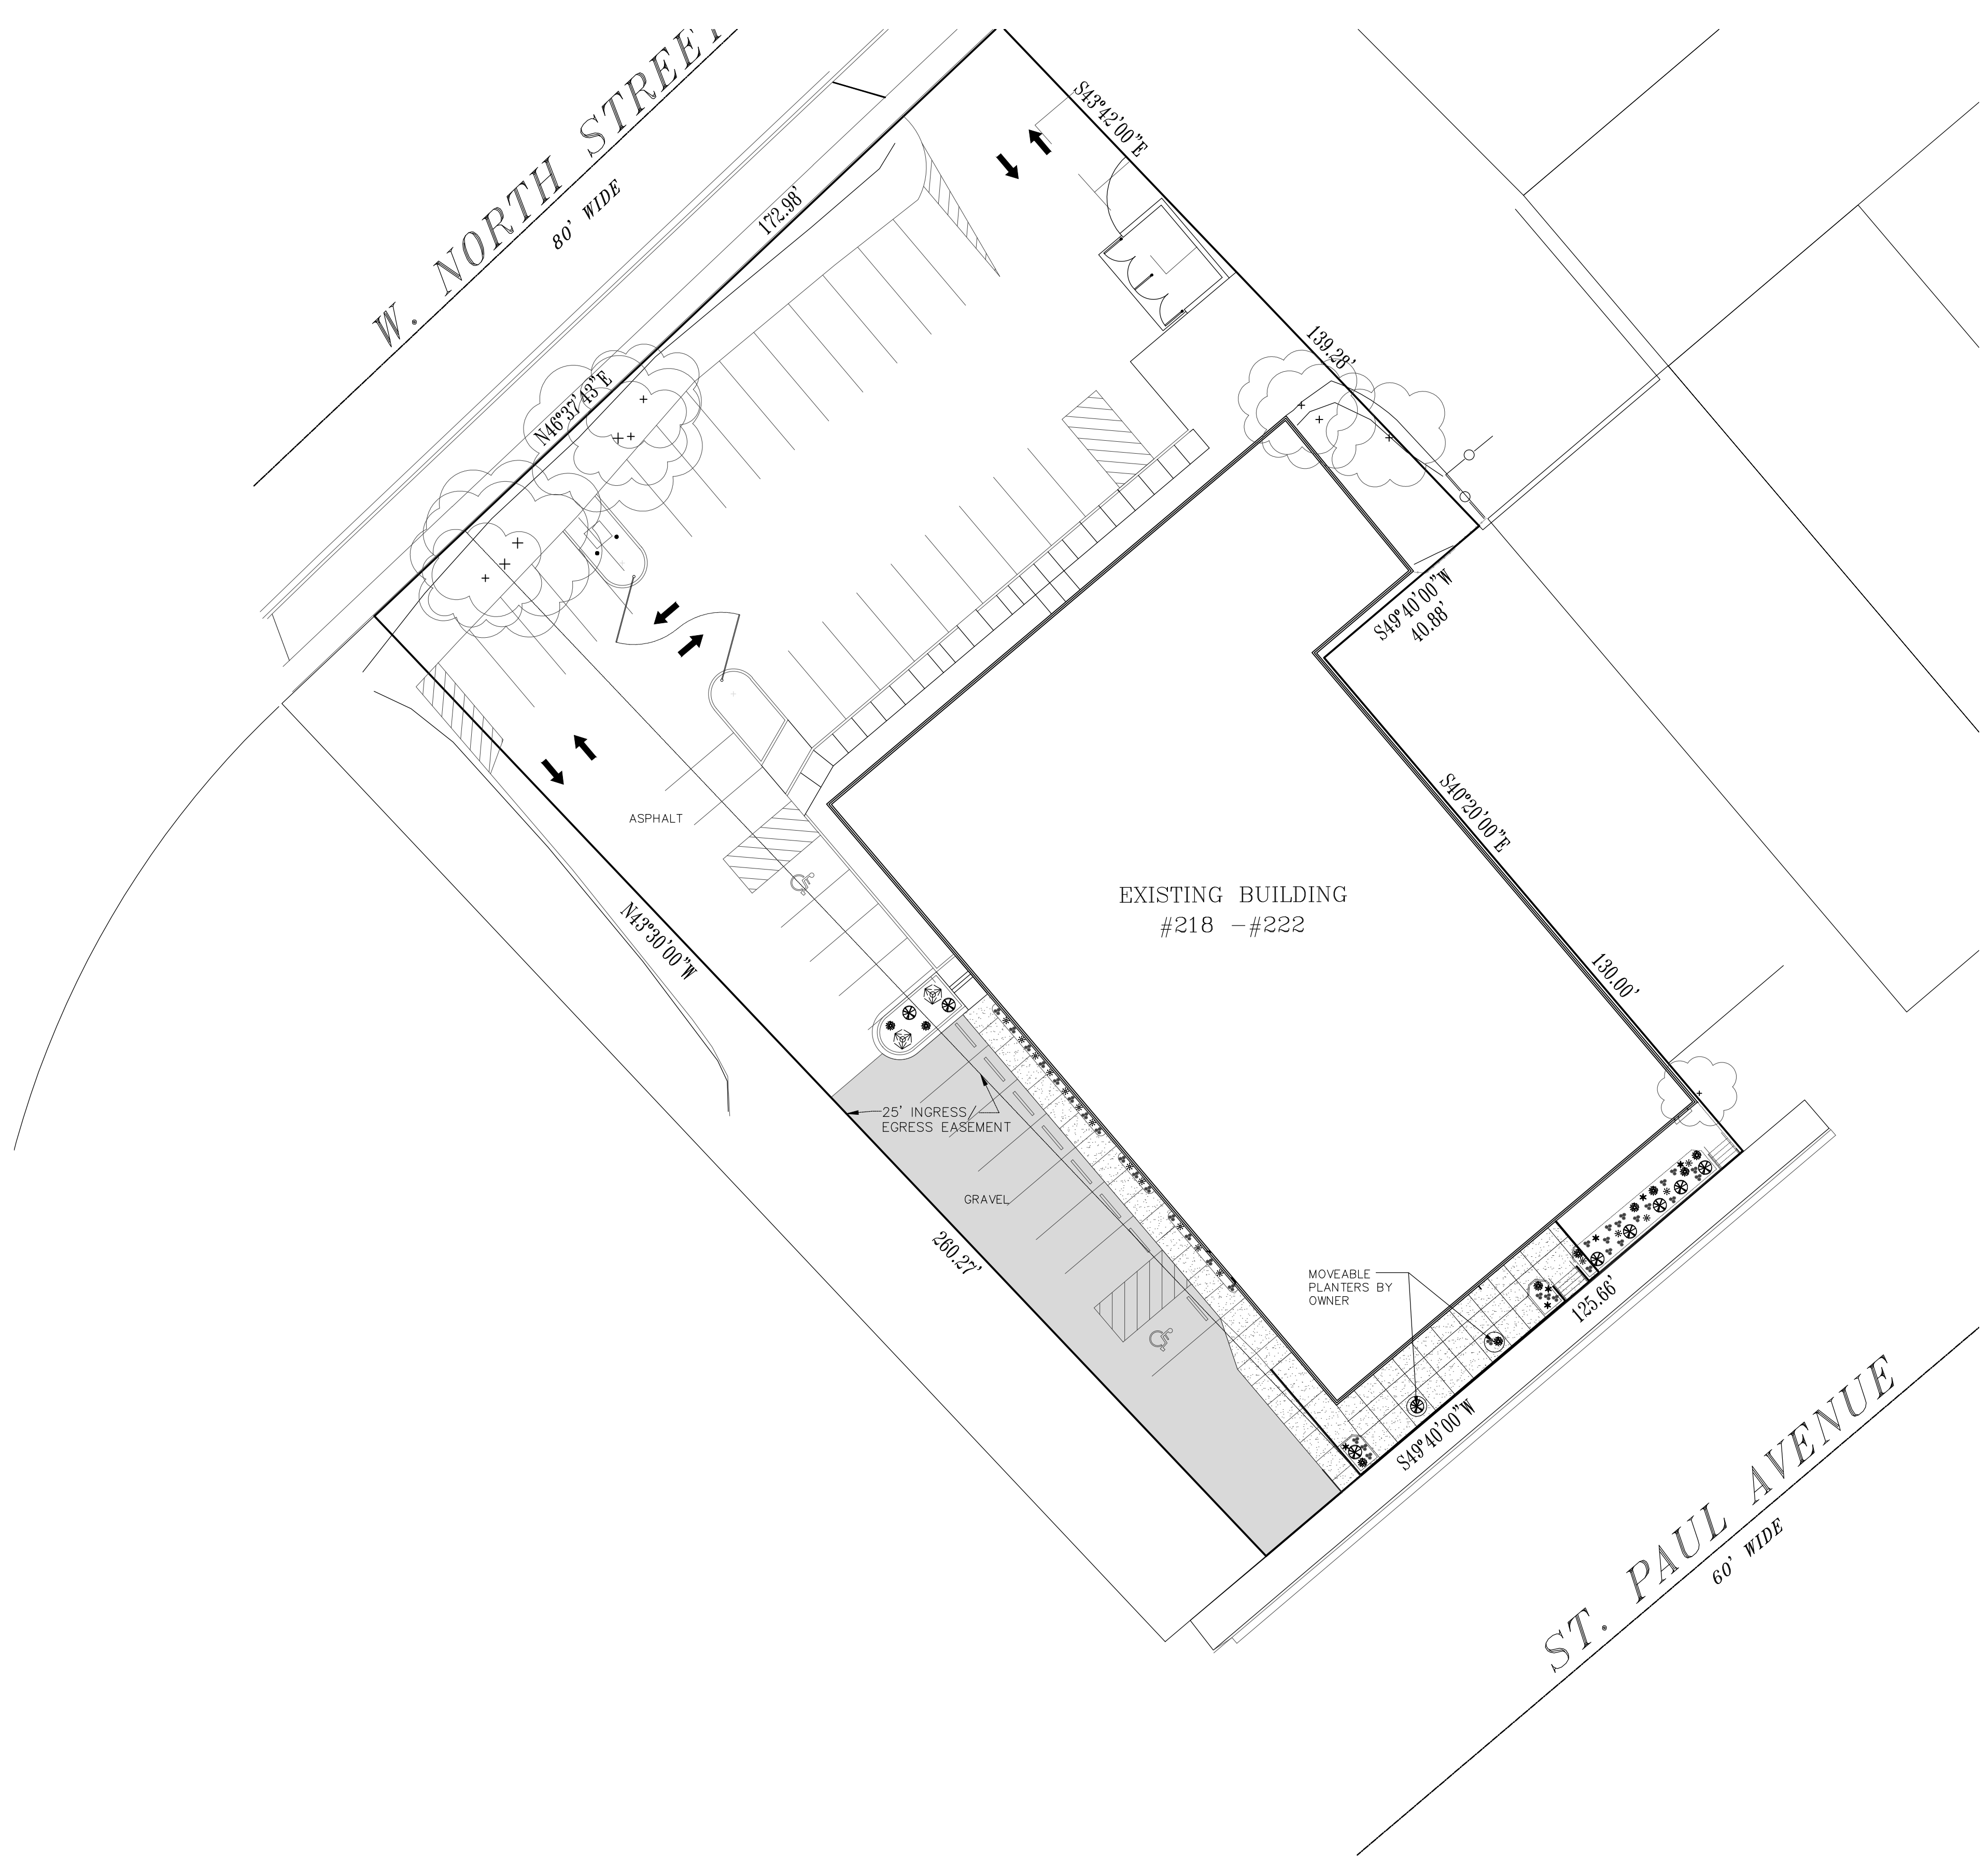

LANDSCAPING NOTES				
SYMBOL	COMMON NAME	BOTANICAL NAME	PLANTED SIZE	QUANTITY
DECIDUOUS SHRUBS				
	Purple Pavement Rose	Rosa rugosa 'Purple Pavement'	18"-Cont	10
	Flower Carpet Appleblossom Rose	Rosa x 'Noamel'	18"-Cont	2
EVERGREEN SHRUBS				
	Sea of Gold Juniper	Juniperus x Pfizeriana 'MonSan'	18"-24"-B&B	9
PERENNIALS				
	Shenandoah Switch Grass	Panicum virgatum 'Shenandoah'	1 gal pot	6
	Palace Purple Coral Bells	Heuchera micrantha 'Palace Purple'	1 gal pot	37
	Cranberry Baby Daylily	Hemerocallis x 'Cranberry Baby'	1 gal pot	17

NOTE: PLACE MULCH IN ALL PLANTING BEDS

**SHRUB PLANTING DETAIL**  
NO SCALE

**OWNER:**  
St. Paul Place Partners, LLP  
PO Box 472  
Brookfield, WI 53008

**PROJECT:**  
Exterior and Structural Alterations for:  
St. Paul Place Partners, LLP  
222 West Saint Paul Ave.  
Waukesha, WI

**PRELIMINARY SHEET DATES:**  
JUNE 24, 2015  
JULY 22, 2015

**JOB NUMBER:**  
1403810  
**SHEET**

**C1.4**