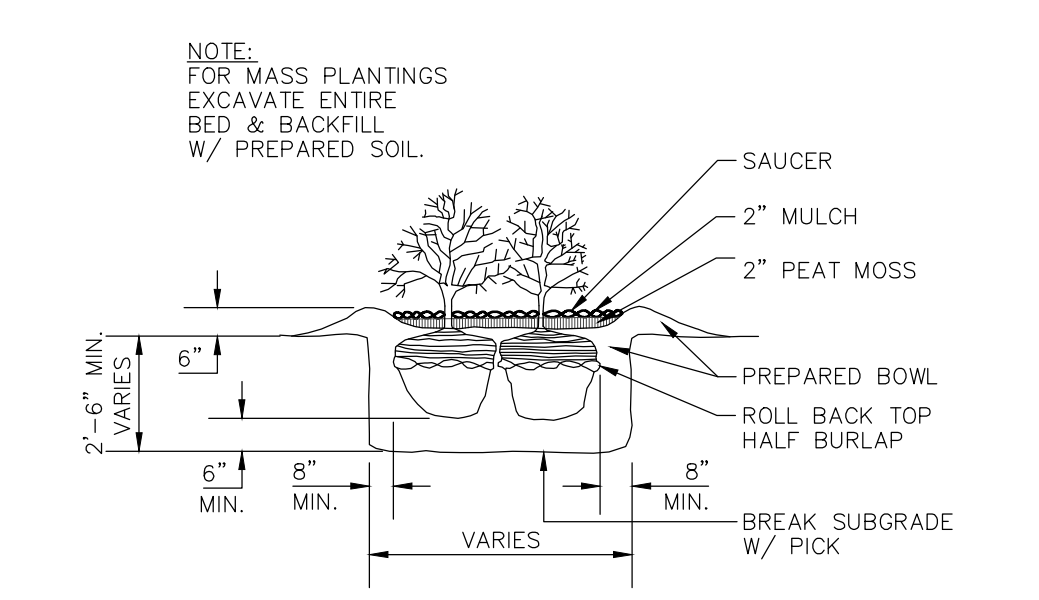

LANDSCAPING NOTES				
SYMBOL	COMMON NAME	BOTANICAL NAME	PLANTED SIZE	QUANTITY
DECIDUOUS SHRUBS				
	Purple Pavement Rose	Rosa rugosa 'Purple Pavement'	18"-Cont	10
	Flower Carpet Appleblossom Rose	Rosa x 'Noamel'	18"-Cont	2
EVERGREEN SHRUBS				
	Sea of Gold Juniper	Juniperus x Pfizeriana 'MonSan'	18"-24"-B&B	9
PERENNIALS				
	Shenandoah Switch Grass	Panicum virgatum 'Shenandoah'	1 gal pot	6
	Palace Purple Coral Bells	Heuchera micrantha 'Palace Purple'	1 gal pot	37
	Cranberry Baby Daylily	Hemerocallis x 'Cranberry Baby'	1 gal pot	17

NOTE: PLACE MULCH IN ALL PLANTING BEDS

**SHRUB PLANTING DETAIL**  
NO SCALE

**OWNER:**  
St. Paul Place Partners, LLP  
PO Box 472  
Brookfield, WI 53008

**PROJECT:**  
Exterior and Structural Alterations for:  
St. Paul Place Partners, LLP  
222 West Saint Paul Ave.  
Waukesha, WI

**PRELIMINARY SHEET DATES:**  
JUNE 24, 2015  
JULY 22, 2015

**JOB NUMBER:**  
1403810  
**SHEET**

**C1.4**