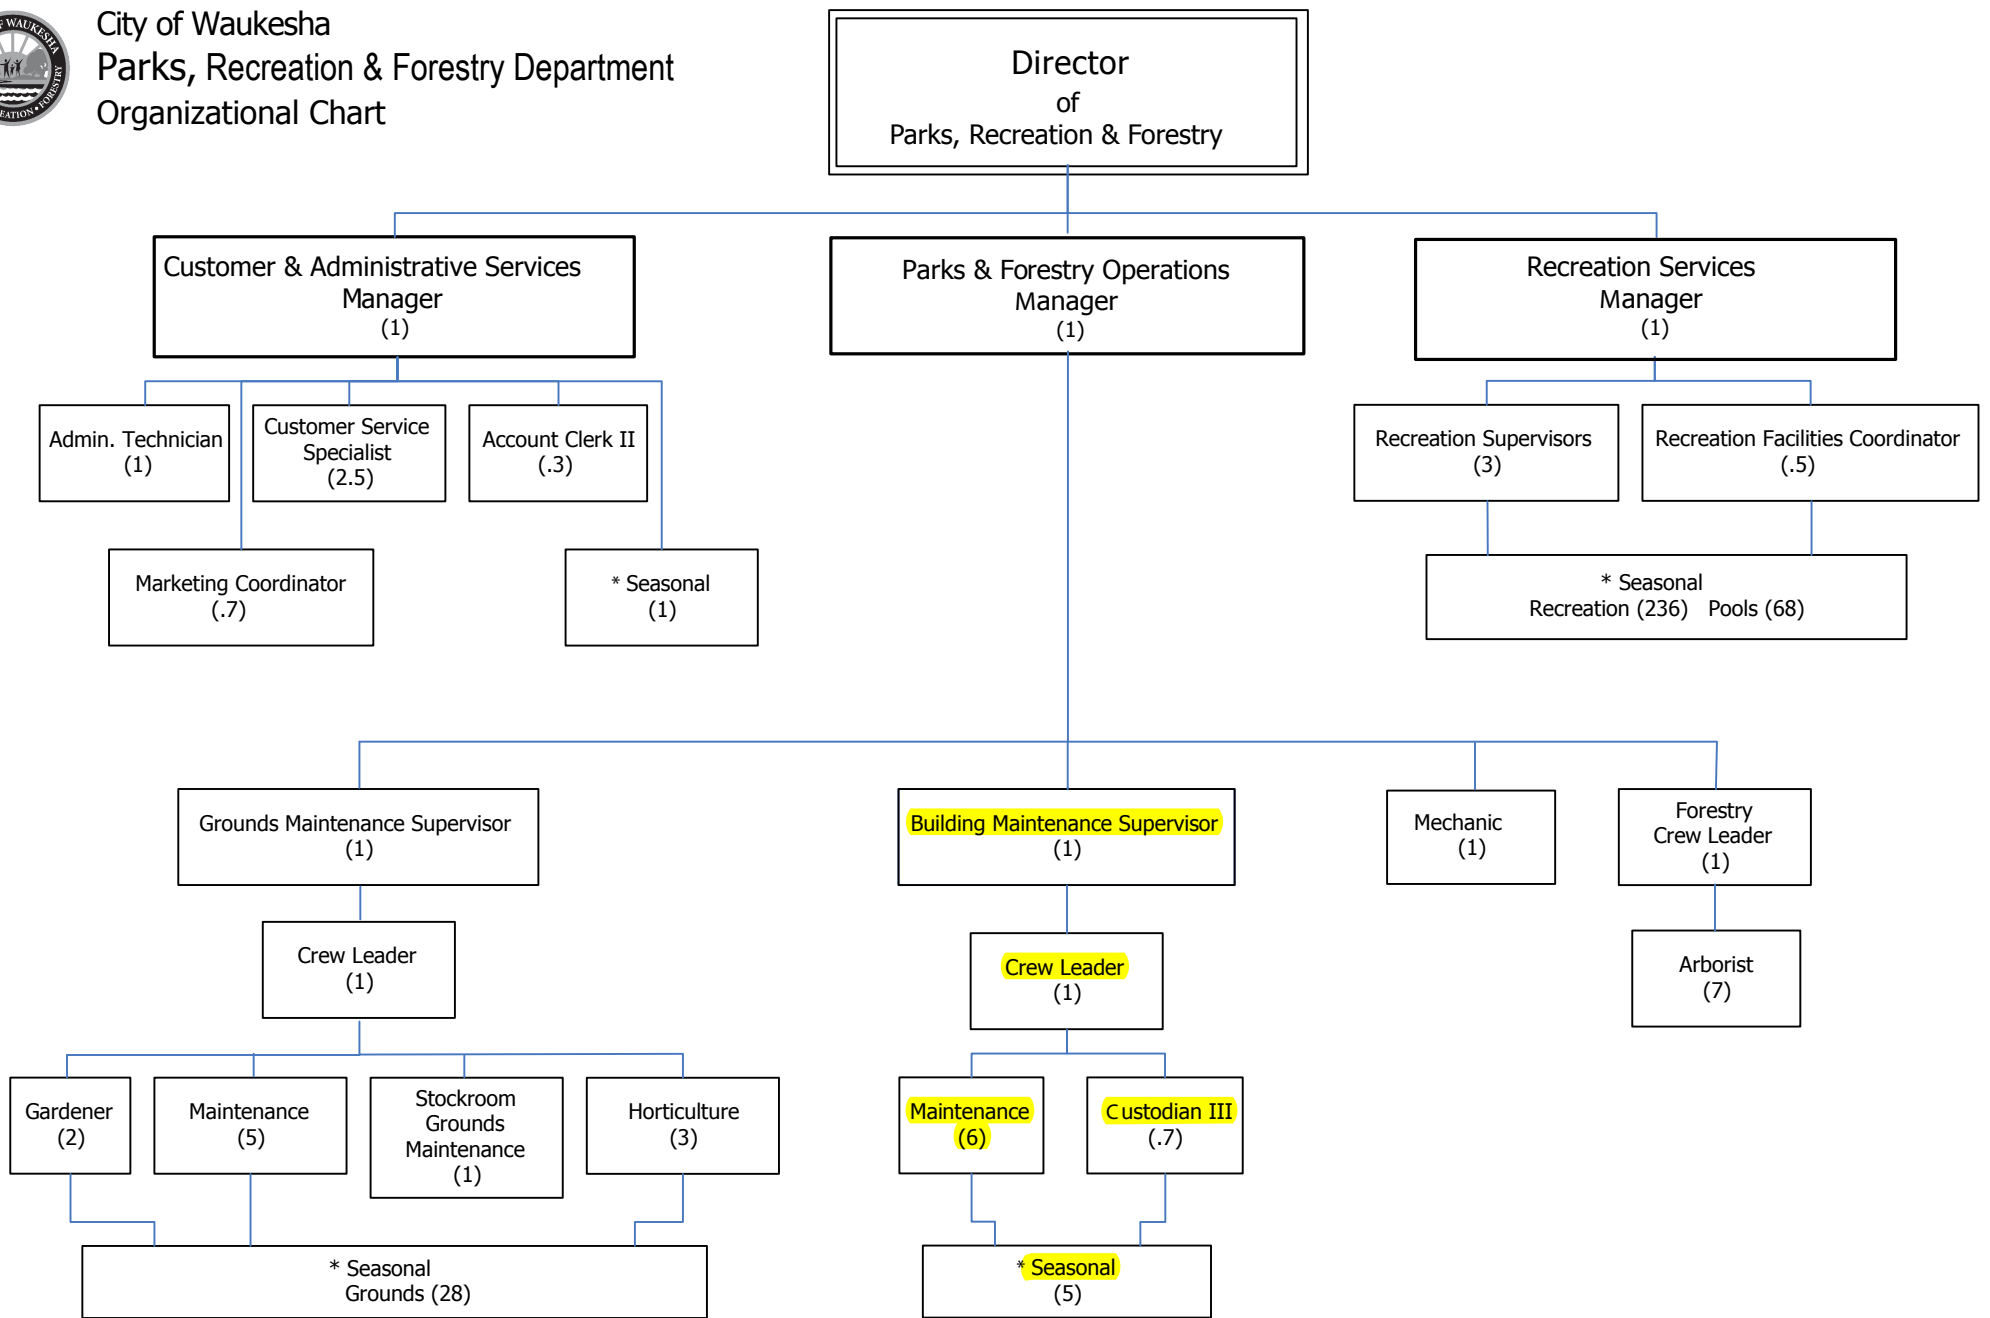

City of Waukesha
Parks, Recreation & Forestry Department
Organizational Chart

* 2009 Staffing numbers utilized
NOTE: Volunteers utilized – 1,122
Revised: 3/22/10