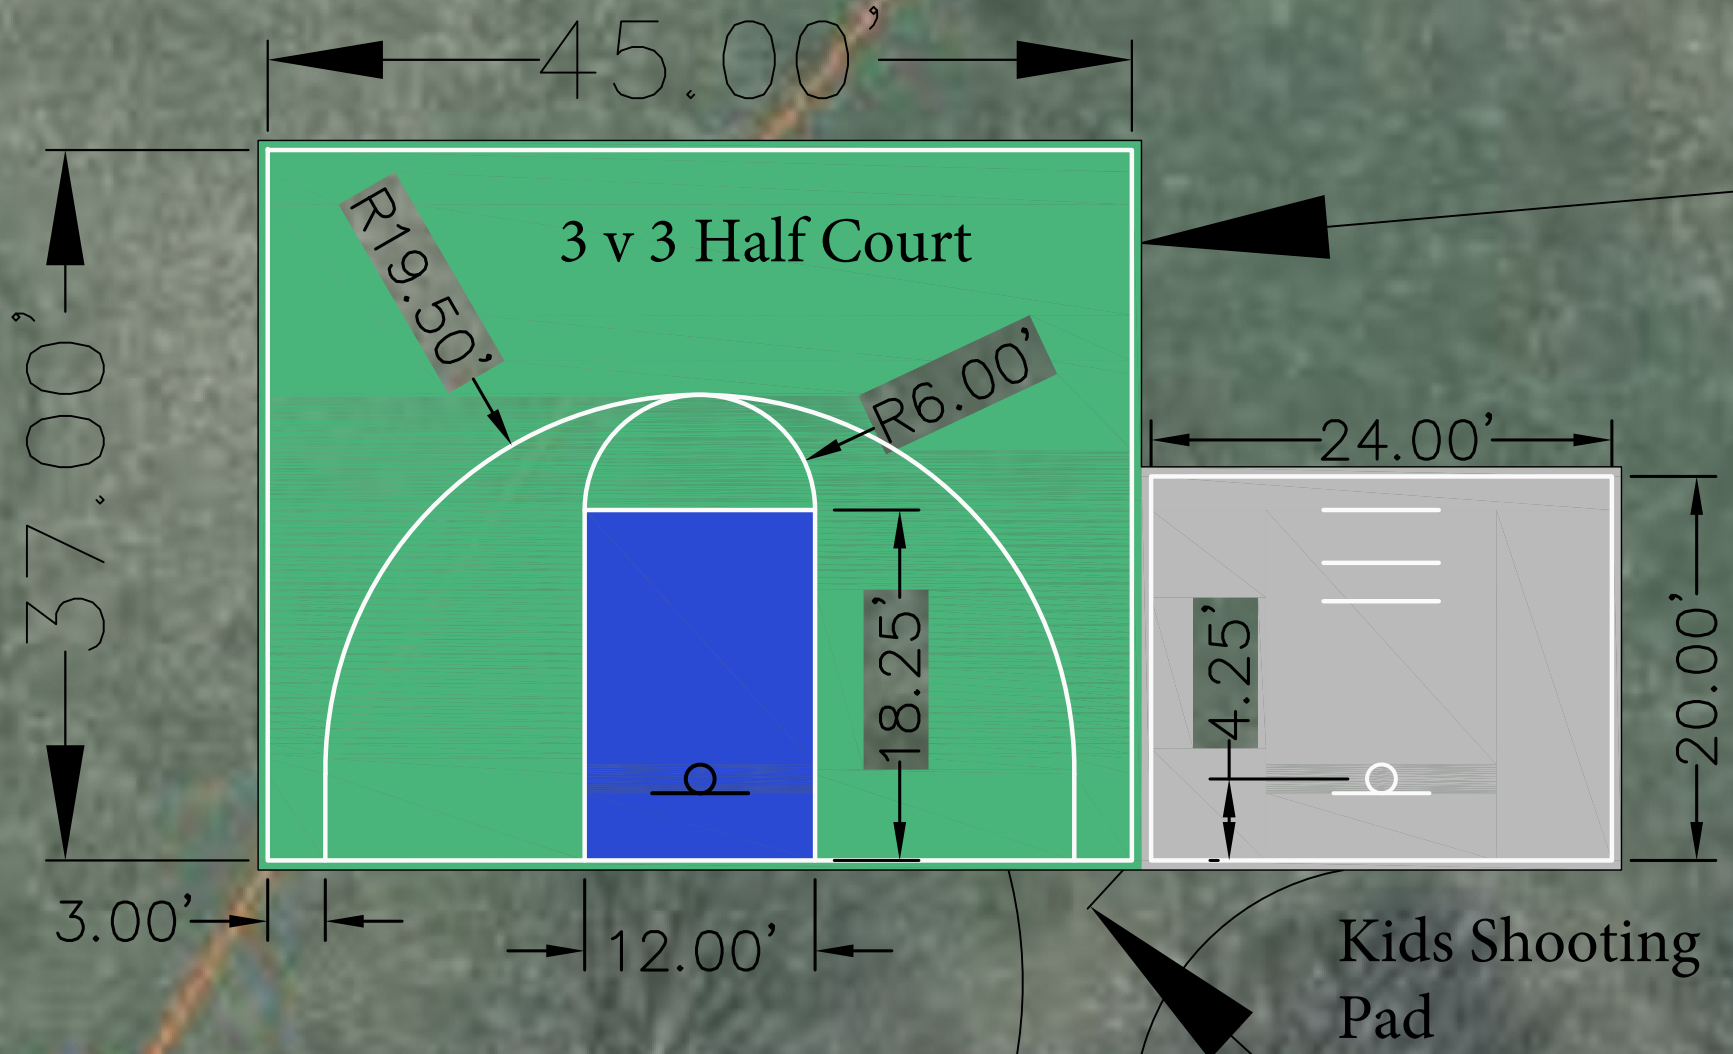

PRIEDEMAN PARK
CONCEPTUAL HALF BASKETBALL COURT LAYOUT

SCALE:
1:10

SHEET NUMBER:
1 OF 1