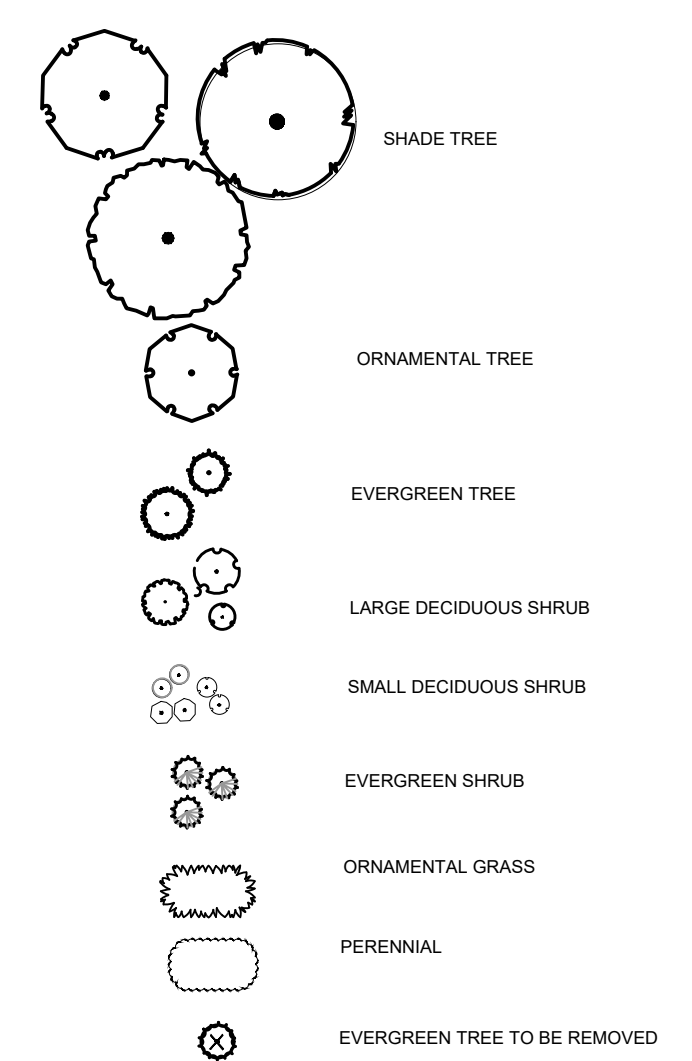

PLANT SYMBOL KEY

Know what's below. Call before you dig.

R.A.SMITH ASSUMES NO RESPONSIBILITY FOR DAMAGES, LIABILITY OR COSTS RESULTING FROM CHANGES OR ALTERATIONS MADE TO THIS PLAN WITHOUT THE EXPRESSED WRITTEN CONSENT OF R.A.SMITH

THE LOCATIONS OF EXISTING UTILITY INSTALLATIONS AS SHOWN ON THIS PLAN ARE APPROXIMATE. THERE MAY BE OTHER UNDERGROUND UTILITY INSTALLATIONS WITHIN THE PROJECT AREA THAT ARE NOT SHOWN.