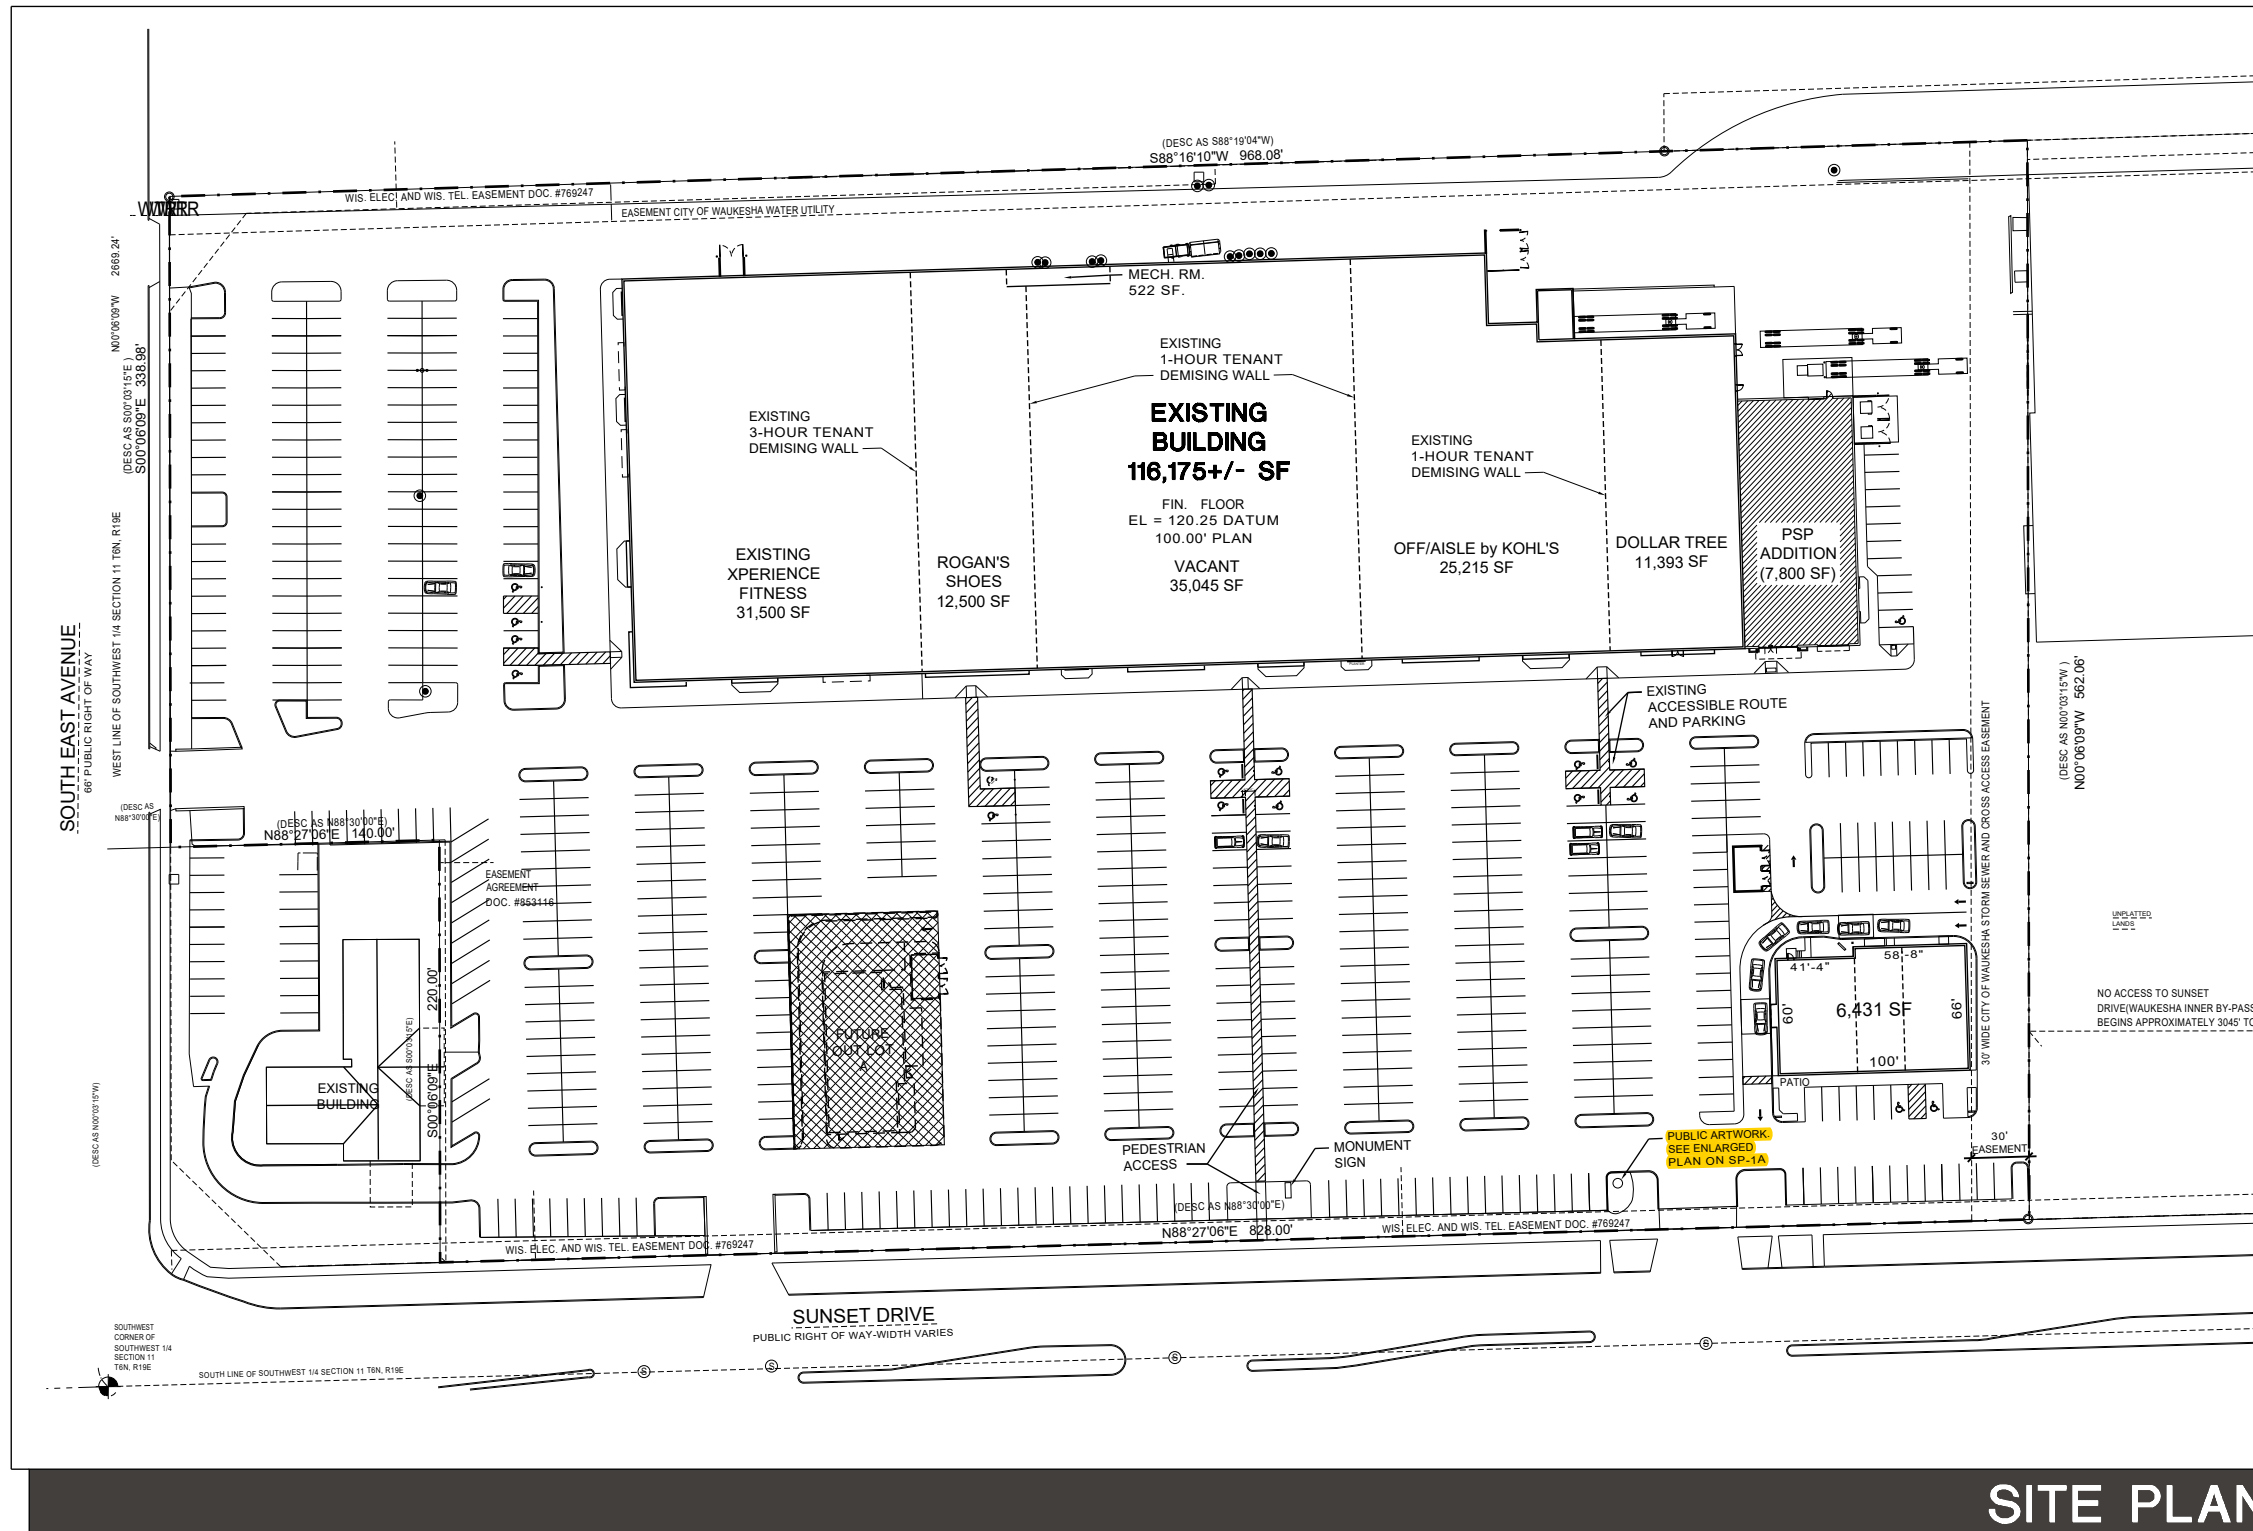

Sto ARCHITECTURE, LLC  
 4417 N. MURRAY AVENUE  
 SHOREWOOD, WI 53211

PUBLIC ART COMPONENT  
 120 E SUNSET DRIVE  
 WAUKESHA, WI

**SITE PLAN**

PROJECT NO. 1306  
 DATE 05-08-18  
 SHEET **SP-1**

Sto ARCHITECTURE, LLC  
4417 N. MURRAY AVENUE  
SHOREWOOD, WI 53211

PUBLIC ART COMPONENT  
120 E SUNSET DRIVE  
WAUKESHA, WI

# ENLARGED ART LOCATION PLAN

SCALE: 1/8" = 1'-0"

PROJECT NO. 1306  
DATE 05-08-18  
SHEET **SP-1A**