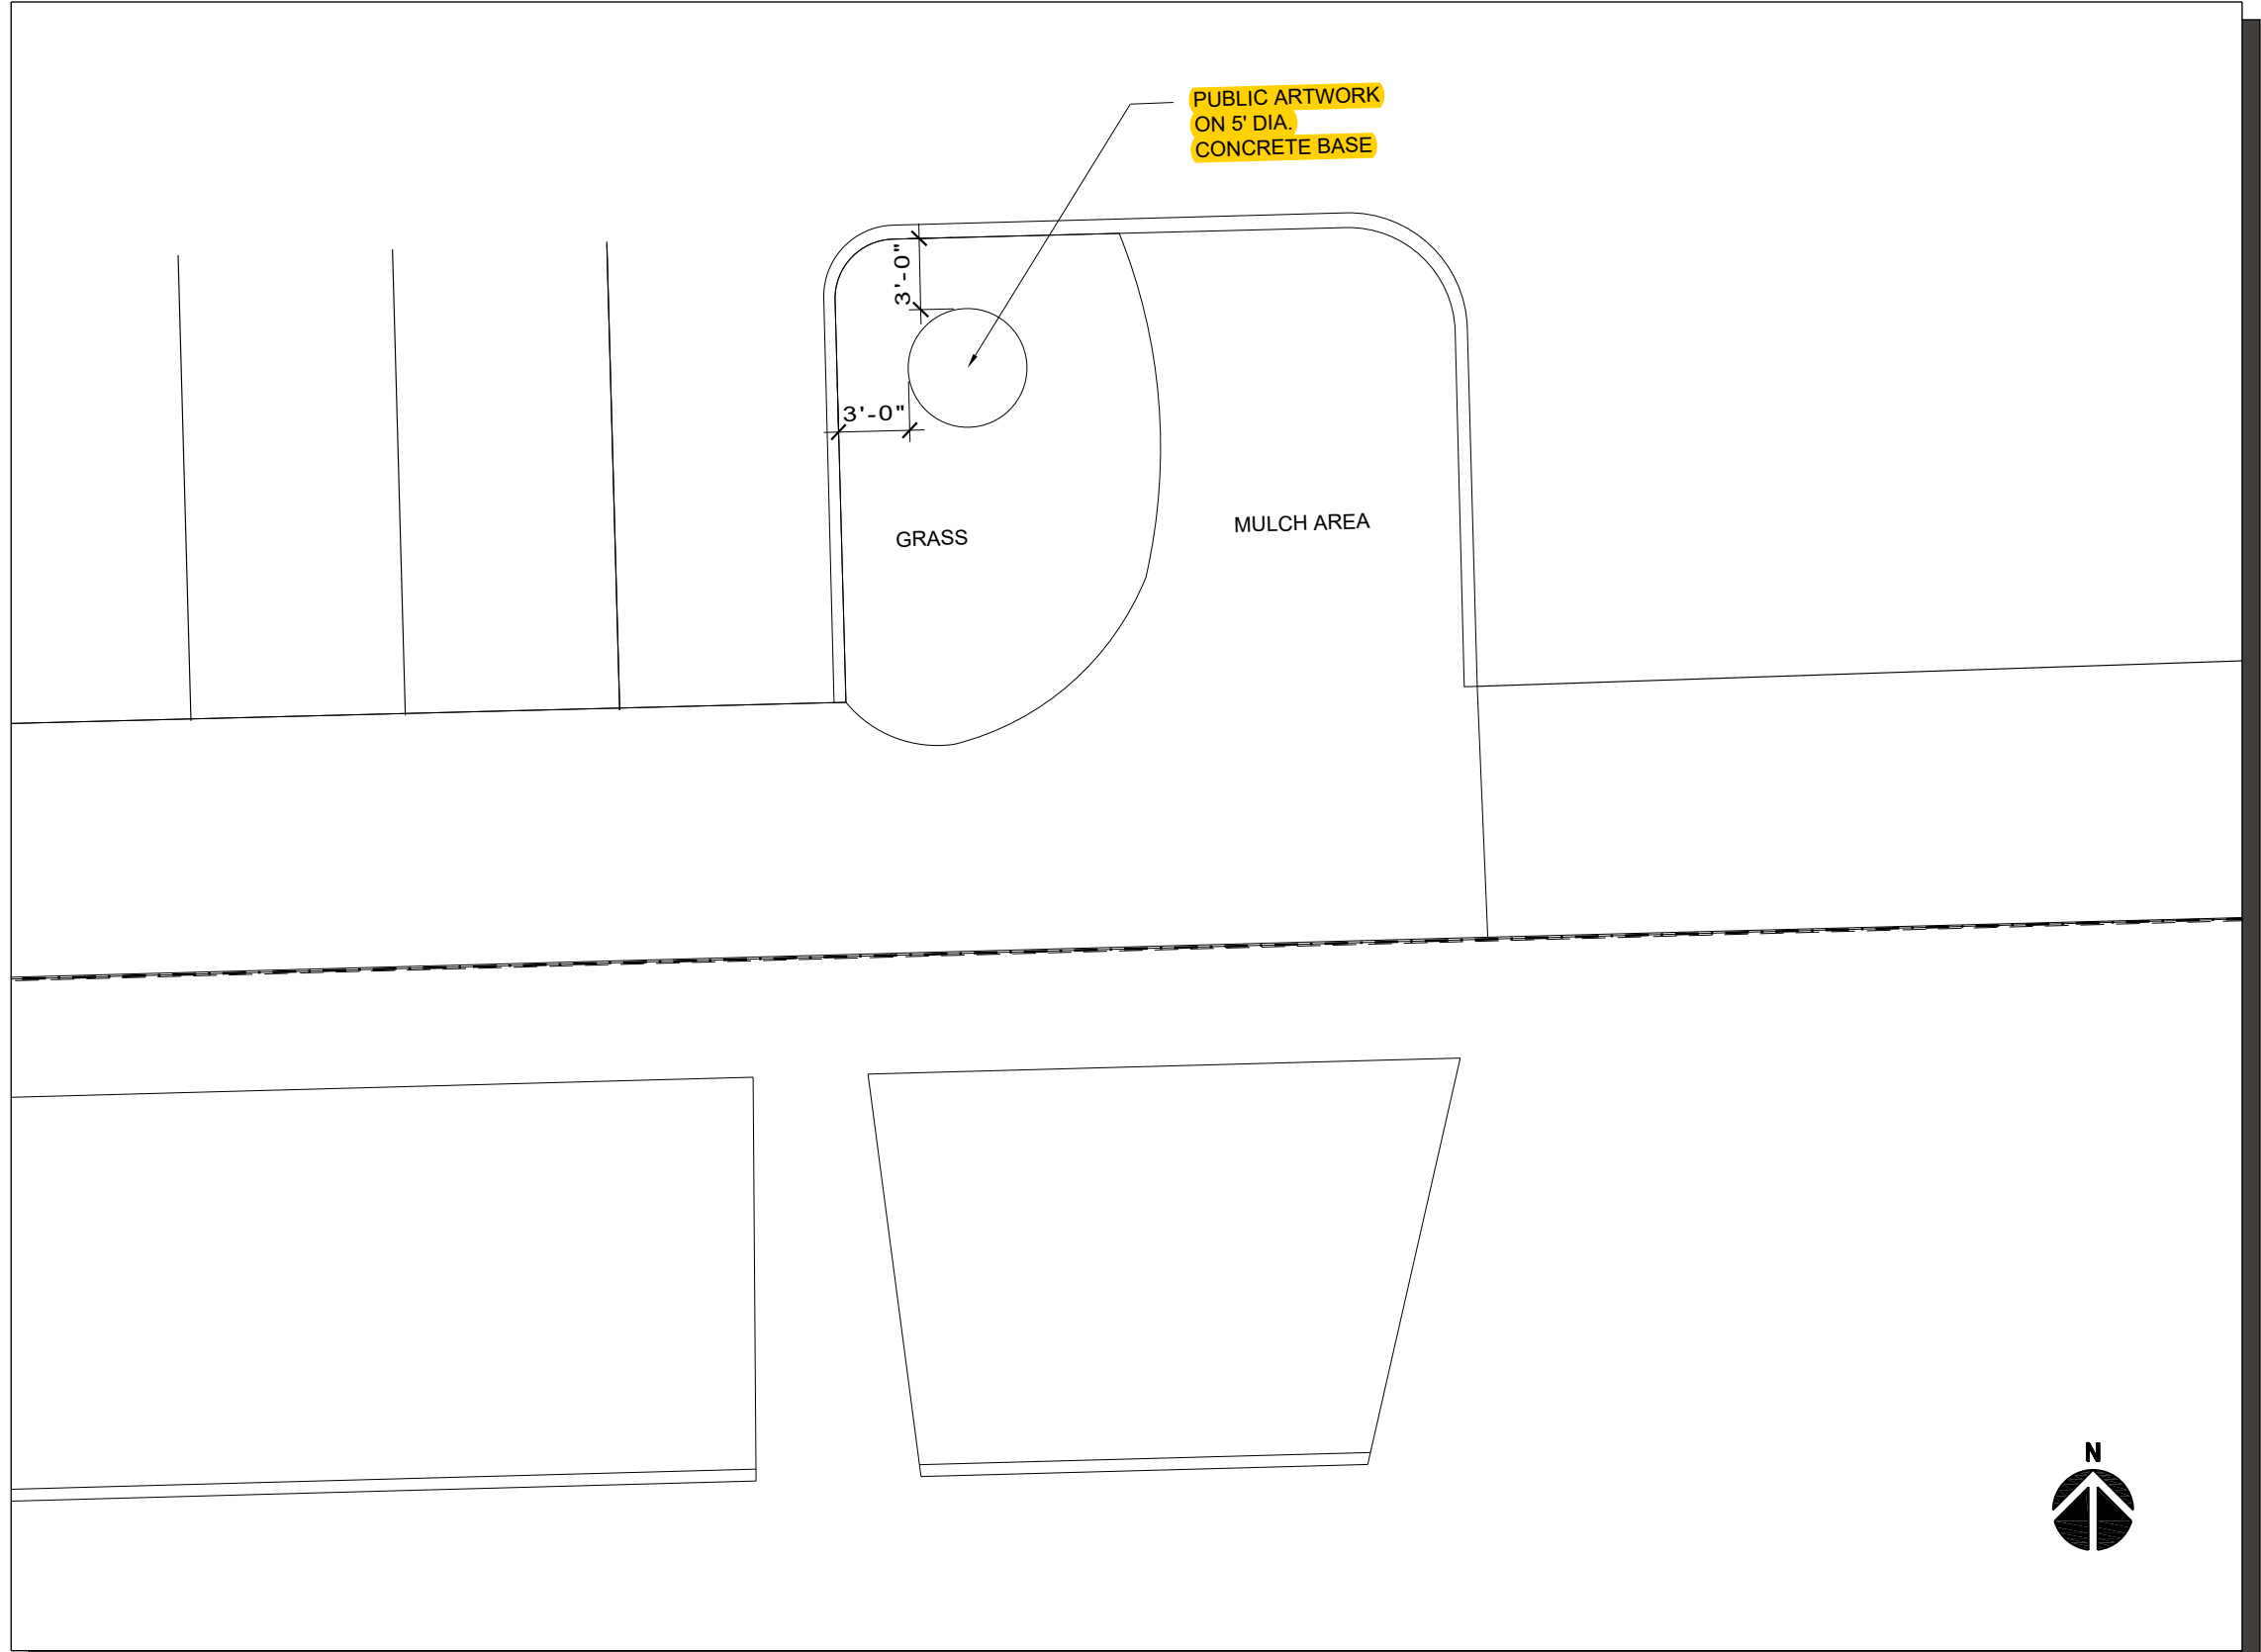

Sto ARCHITECTURE, LLC  
 4417 N. MURRAY AVENUE  
 SHOREWOOD, WI 53211

PUBLIC ART COMPONENT  
 120 E SUNSET DRIVE  
 WAUKESHA, WI

**SITE PLAN**

PROJECT NO. 1306  
 DATE 05-08-18  
 SHEET **SP-1**

Sto ARCHITECTURE, LLC  
4417 N. MURRAY AVENUE  
SHOREWOOD, WI 53211

PUBLIC ART COMPONENT  
120 E SUNSET DRIVE  
WAUKESHA, WI

# ENLARGED ART LOCATION PLAN

SCALE: 1/8" = 1'-0"

PROJECT NO. 1306  
DATE 05-08-18  
SHEET **SP-1A**