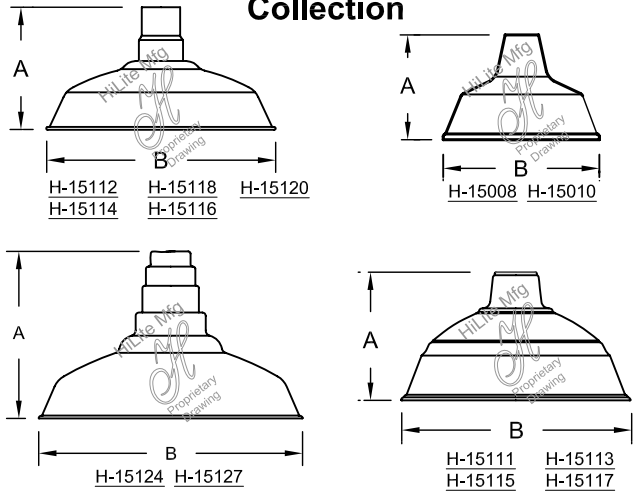

Item Number	Height (A)	Width (B)
H-15116	9 1/2"	16"
H-15117	10"	17"
H-15118	11"	18"
H-15120	11"	20"
H-15124	16"	24"
H-15127	18"	27"

Warehouse Shade Collection

Fixture No.	Fixture Color	Mounting	Mounting Color	Optional Accessories	Accessory Color	Wattage/Lamp options	Ballast	Voltage
H-15008 ⁽¹⁾	Standard ⁽²⁾	Mounting Options	Standard	CGU	Standard	Incandescent (7)	Ballast option not available for INC.	Incandescent
H-15010 ⁽¹⁾	91 (Black)	1/2"	91 (Black)	(Cast guard & glass)	91 (Black)	(Fixture is standard 100W or 200W. Do not specify.)	RB ⁽⁵⁾ (Remote)	(Fixture is standard 120V. Do not specify.)
H-15111 ⁽¹⁾	93 (White)	3/4"	93 (White)	LCGU	93 (White)	CFL (4) (7)	BCM (Canopy Mount)	CFL
H-15112	95 (Dk. Grn)	For H-15006, H-15008, H-15010 and H-15111 only.	95 (Dk. Grn)	(Large cast guard & glass)	95 (Dk. Grn)	(Compact Fluorescent)	PLB ⁽⁶⁾ (Postline)	M (Multi 120/277V)
H-15113 ⁽¹⁾	96 (Galv.)	CB7 (7' Blk Cord)	96 (Galv.)	WGU	96 (Galv.)	13/CFL	For specs see pages 341-343.	HID
H-15114	BR47 (Rust)	CG7 (7' Grey Mesh Cord)	BR47 (Rust)	(Wire guard & glass)	BR47 (Rust)	18/CFL		RB and BCM
H-15115 ⁽¹⁾	Upgraded ⁽²⁾	Cord Options	For all finishes see pages 344-348.	LWGU	For all finishes see pages 344-348.	26/32/42/CFL		M (Multi 120/208/240/277V)
H-15116	Finishes	CB8 (8' Blk Cord)		ARN		26/CFL		PLB
H-15117	29, 66, 82, 90, 92, 94, 97, 99, 100, 103, 104, 105, 110, 112, 113, 114, 115, 117, 118, 119, 120, 127, 128, 129, 133, 134, 135, 136, 138, 139, 140, 11, 98, 101, 102, 137, 121, 122, 123, 124, 125, 126, 01, 22, 25, 33, 77, 89, 24, 44, 48, 49, 15, 16, 55.	CW8 (8' Wht Cord)		LARN		32/CFL		1 (120V)
H-15118		CG8 (8' Gray Mesh Cord)		WGR		42/CFL		2 (277V)
H-15120		Custom Cord Options		SK		57/CFL		
H-15124		CB (Black)		FX		DMB (Dimmable Ballast for CFL. Add to Part No.)		
H-15127		CW (White)		For specs and glass color see pages 321-344.		HID (4) (High Intensity Discharge)		
		CG (Gray Mesh) Specify length.				MH (4) (7) (Metal Halide)		
		Stem Options (Stem 1/2")				35/MH		
		ST Specify length and canopy.				50/MH		
		HSC (Canopy)				70/MH		
		SMC (Canopy)				100/MH		
		Flush Mount Options				150/MH		
		FHSC				175/MH		
		FSMC				HPS (4) (7) (High Pressure Sodium)		
		Arm Options				50/HPS		
		B-1 HL-K				70/HPS		
		HL-A HL-U				100/HPS		
		HL-H P-1				150/HPS		
		HL-C P-3				LED		
		HL-D				20W	LED See specifications for complete part number.	LED See specifications for complete part number.
		For all arms and specs see pages 321-344				30W		