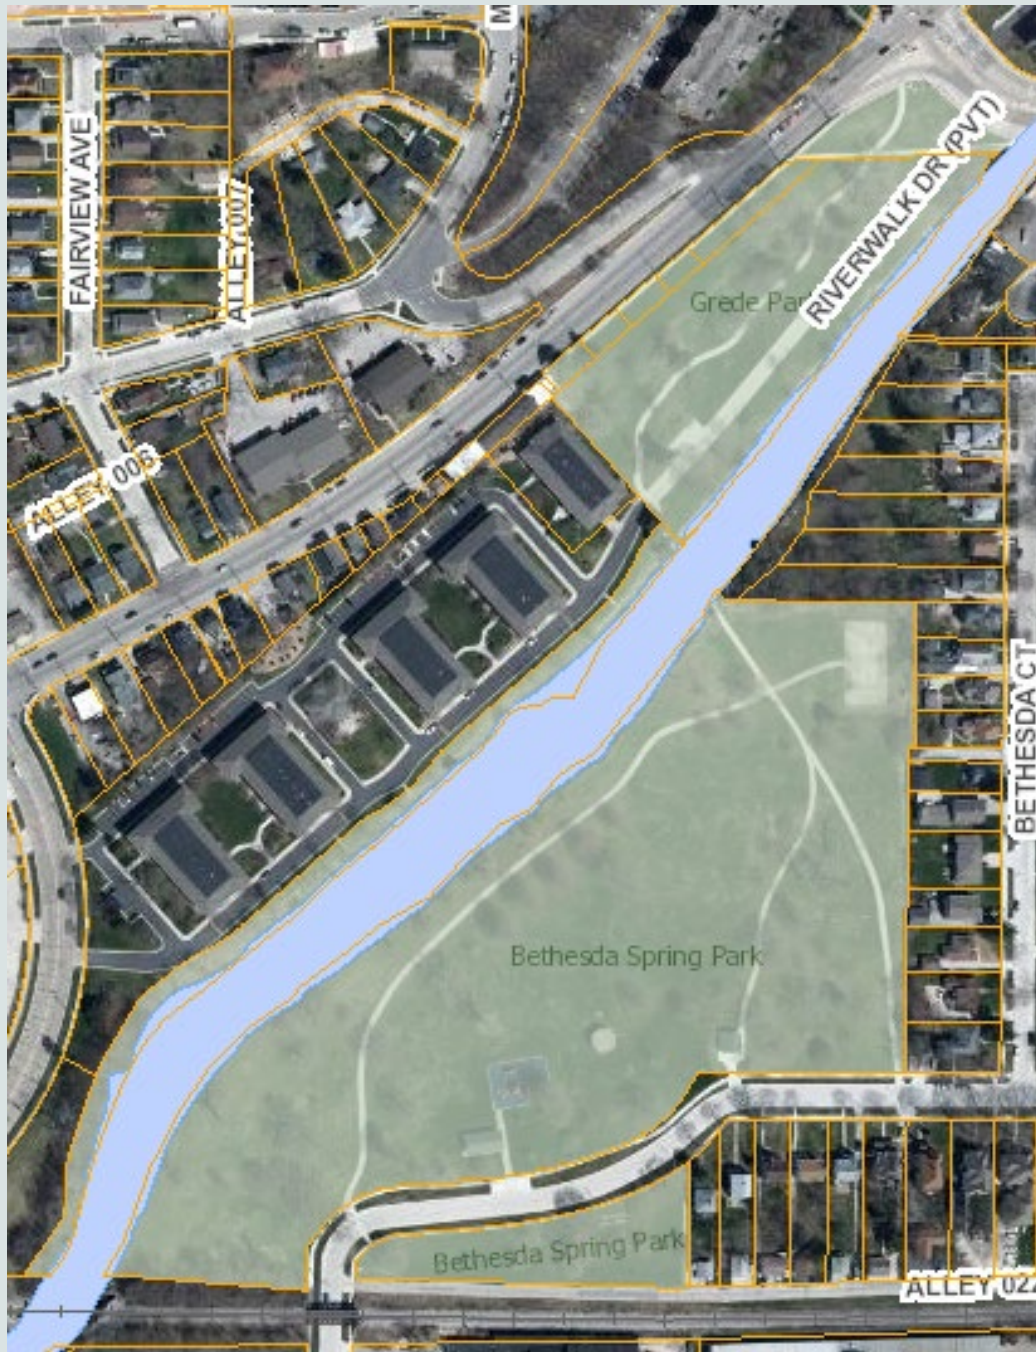

Parade Memorial

—
For PRF Board Meeting

May 16, 2022

Mission

Create a memorial that thoughtfully honors the victims of the Waukesha Christmas Parade tragedy, provides an opportunity for reflection, and represents healing as a community.

Grede Park

- Park Board - May
Approve location
- Bridge is not named
- Legal research regarding
name and entry pillars
- Separate from Bethesda
Park

Flooding

Flooding

Development
on the Corner

Main Street

- Alternate Location

Timeline