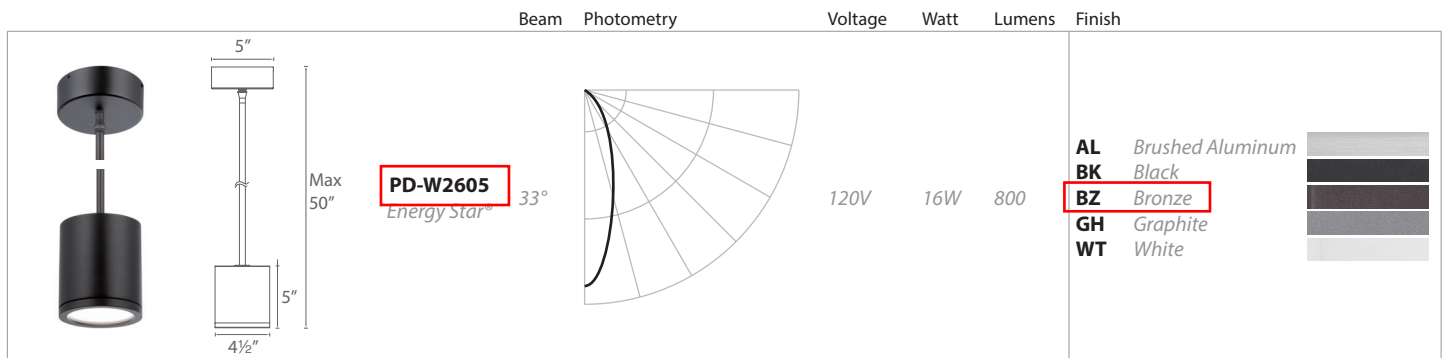

### PRODUCT DESCRIPTION

Precision engineered using advanced proprietary LED technology with a built-in reflector. An appealing cylindrical profile with powerful LED lighting is perfect for accent down lighting applications. Five architectural metallic finishes offered.

### SPECIFICATIONS

**Construction:** Aluminum with etched glass.

**Power:** Integral driver in luminaire. 120V input.

**Light Source:** High output LED

**Mounting:** Mounts directly to junction box

**Dimming:** Electronic Low Voltage (ELV 120V) and 0-10V

**Finish:** Brushed Aluminum (AL), Black (BK), Bronze (BZ), Graphite (GH), White (WT)

**Color Temp:** 3000K

**CRI:** 90

**Rated Life:** 70,000 hours

**Standards:** Energy Star® rated, IP65 Rated, ETL & cETL Wet Location Listed, CEC Title 24 Compliant, Dark Sky Friendly.