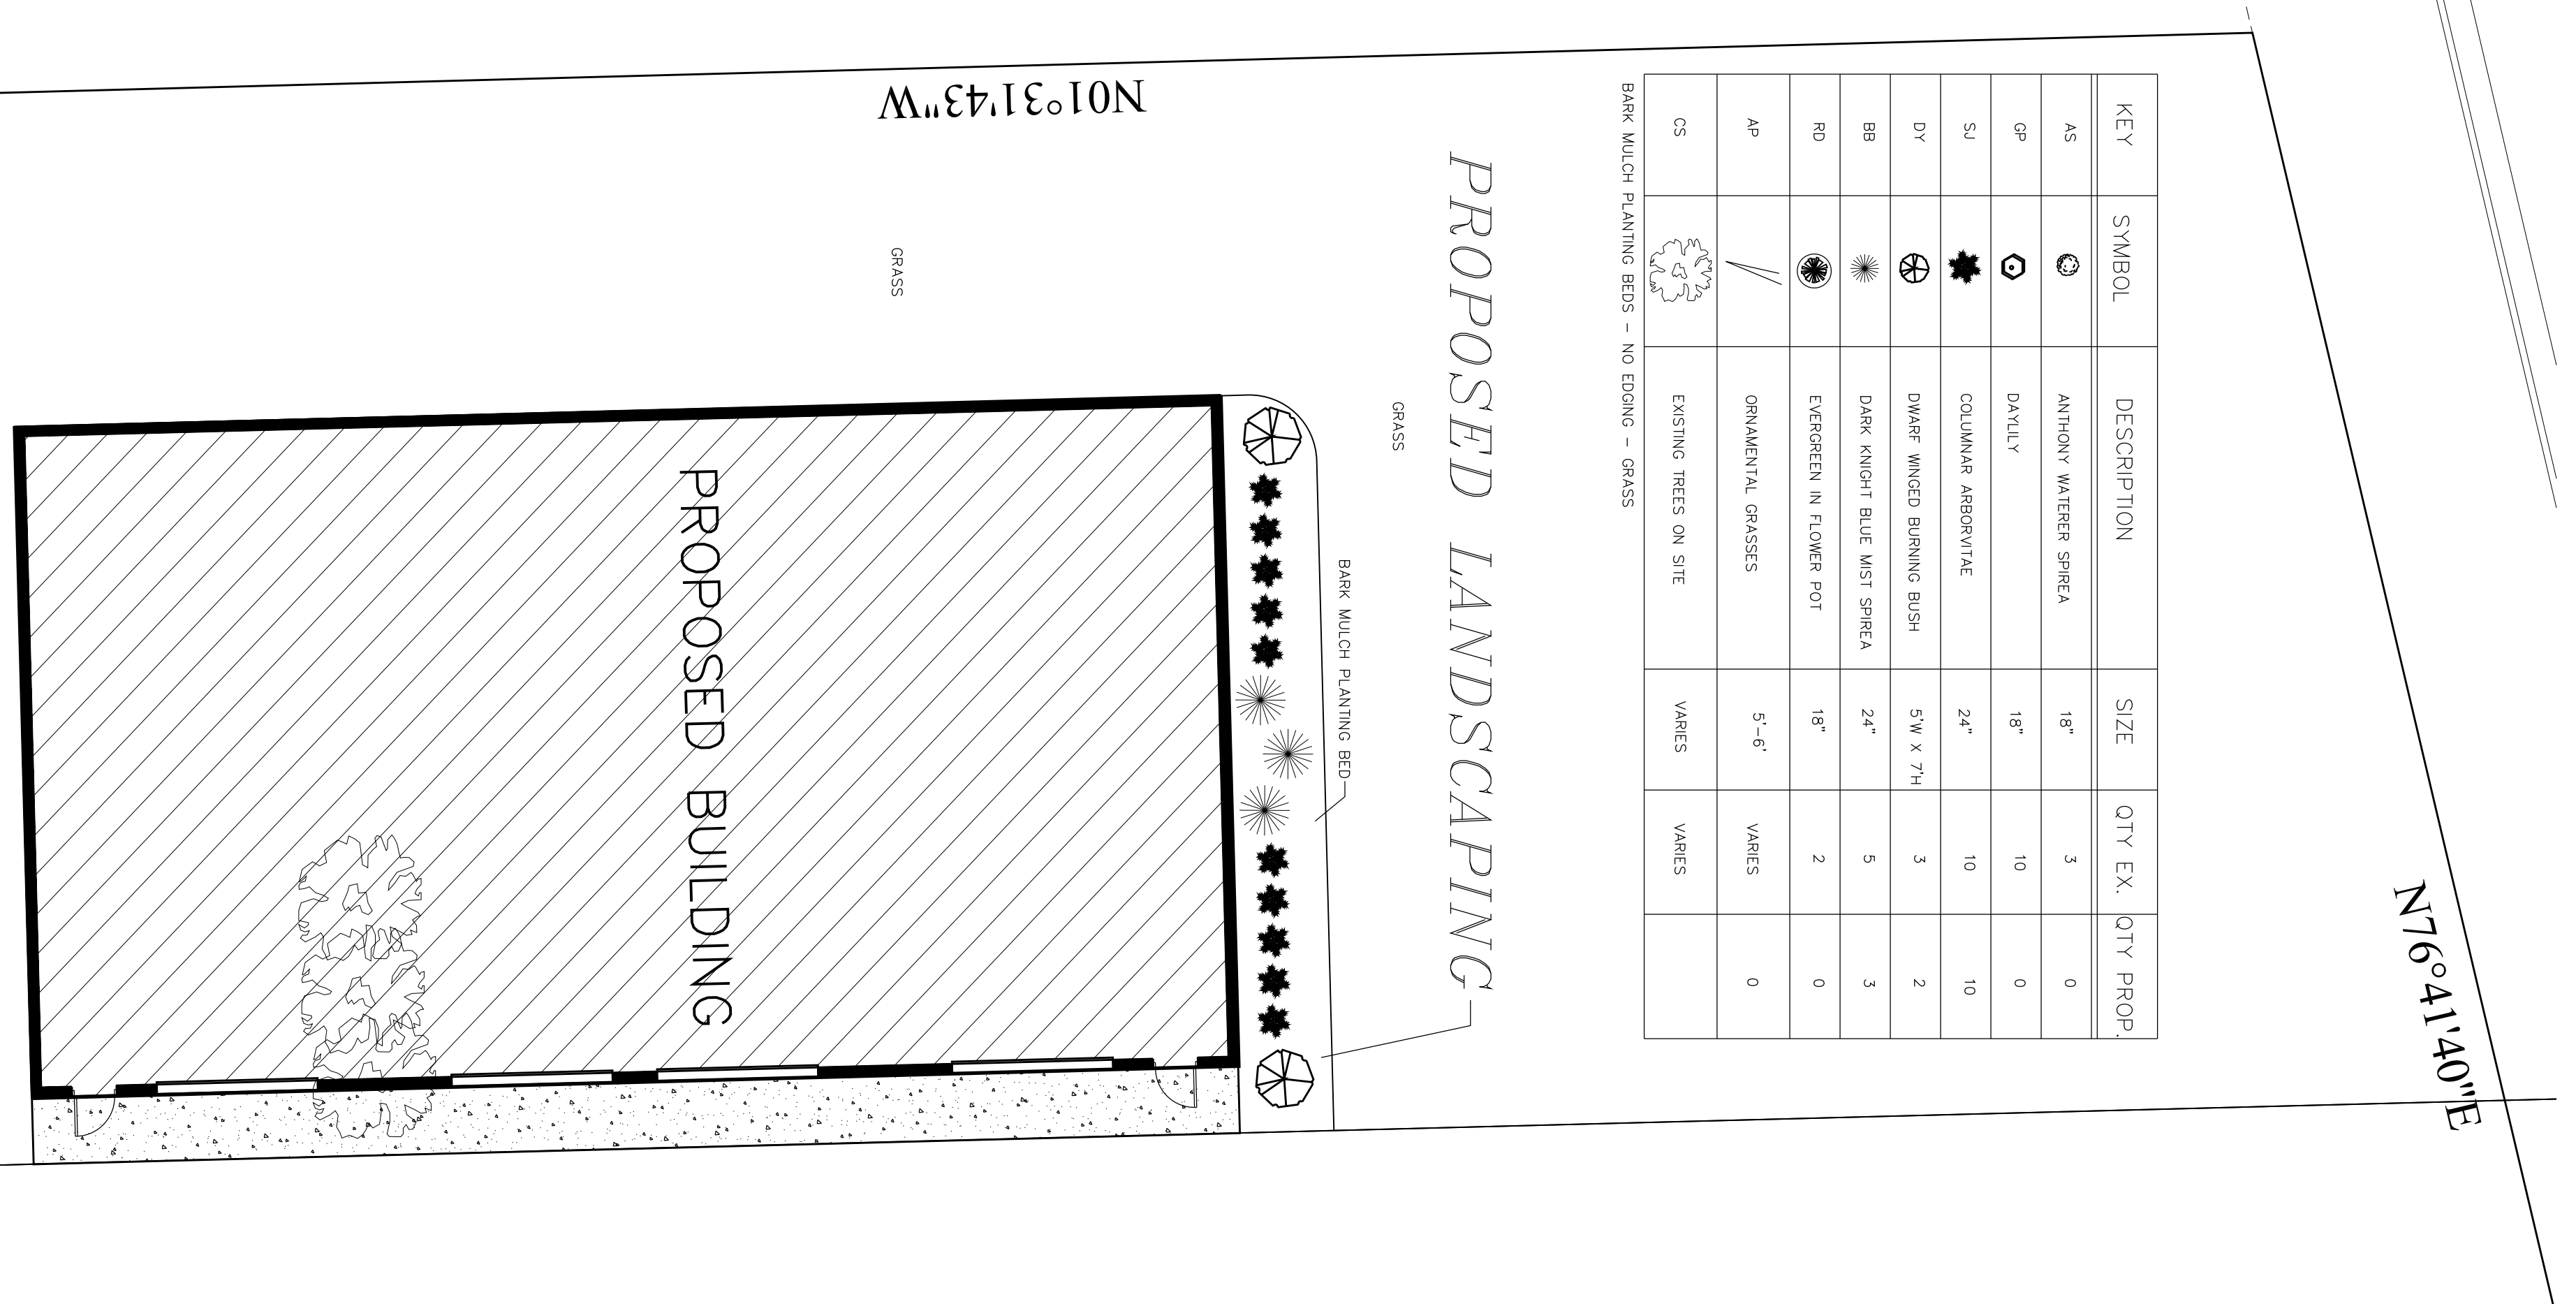

KEY	SYMBOL	DESCRIPTION	SIZE	QTY EX.	QTY PROP.
AS		ANTHONY WATER SPIREA	18"	3	0
GP		DAISY	18"	10	0
SJ		COLUMBAR ABBRIVATA	24"	10	10
DY		DWARF WINGED BURNING BUSH	5'W X 7'H	3	2
BB		DARK KNIGHT BLUE MIST SPIREA	24"	5	3
RD		EVERGREEN IN FLOWER POT	18"	2	0
AP		ORNAMENTAL GRASSES	5'-6"	VARIABLES	0
CS		EXISTING TREES ON SITE		VARIABLES	0

KEY	SYMBOL	DESCRIPTION	SIZE	QTY EX.	QTY PROP.
AS		ANTHONY WATER SPIREA	18"	3	0
GP		DAISY	18"	10	0
SJ		COLUMBAR ABBRIVATA	24"	10	10
DY		DWARF WINGED BURNING BUSH	5'W X 7'H	3	2
BB		DARK KNIGHT BLUE MIST SPIREA	24"	5	3
RD		EVERGREEN IN FLOWER POT	18"	2	0
AP		ORNAMENTAL GRASSES	5'-6"	VARIABLES	0
CS		EXISTING TREES ON SITE		VARIABLES	0

KEY	SYMBOL	DESCRIPTION	SIZE	QTY EX.	QTY PROP.
AS		ANTHONY WATER SPIREA	18"	3	0
GP		DAISY	18"	10	0
SJ		COLUMBAR ABBRIVATA	24"	10	10
DY		DWARF WINGED BURNING BUSH	5'W X 7'H	3	2
BB		DARK KNIGHT BLUE MIST SPIREA	24"	5	3
RD		EVERGREEN IN FLOWER POT	18"	2	0
AP		ORNAMENTAL GRASSES	5'-6"	VARIABLES	0
CS		EXISTING TREES ON SITE		VARIABLES	0

KEY	SYMBOL	DESCRIPTION	SIZE	QTY EX.	QTY PROP.
AS		ANTHONY WATER SPIREA	18"	3	0
GP		DAISY	18"	10	0
SJ		COLUMBAR ABBRIVATA	24"	10	10
DY		DWARF WINGED BURNING BUSH	5'W X 7'H	3	2
BB		DARK KNIGHT BLUE MIST SPIREA	24"	5	3
RD		EVERGREEN IN FLOWER POT	18"	2	0
AP		ORNAMENTAL GRASSES	5'-6"	VARIABLES	0
CS		EXISTING TREES ON SITE		VARIABLES	0

THIS DOCUMENT AND THE INFORMATION HEREWITH IS THE EXCLUSIVE PROPERTY OF OLIVER CONSTRUCTION COMPANY. UNAUTHORIZED USE WILL BE PROSECUTED UNDER SECTION 943.205 OF THE WISCONSIN STATUTES AND IF CONVICTED, THE VIOLATOR SHALL BE SUBJECT TO A FINE NOT TO EXCEED $10,000.00 AND/OR IMPRISONMENT NOT TO EXCEED TWO YEARS

LS1.0

OLIVER
CONSTRUCTION CO.

1770 EXECUTIVE DRIVE
OCONOMOWOC, WI 53066
PHONE: (262) 567-6677
FAX: (262) 567-4676

PROJECT TITLE

PROPOSED BUILDING FOR:
PORTA-PAINTING, LLC

313 TRAVIS LN
WAUKESHA, WISCONSIN 53189

PROJECT INFORMATION

PROJECT NO. :
DATE : 05/23/18
DRAWN BY : RAB
SCALE : AS NOTED
SHEET TITLE : LANDSCAPING PLAN

REVISIONS

NO.	DATE	DESCRIPTION