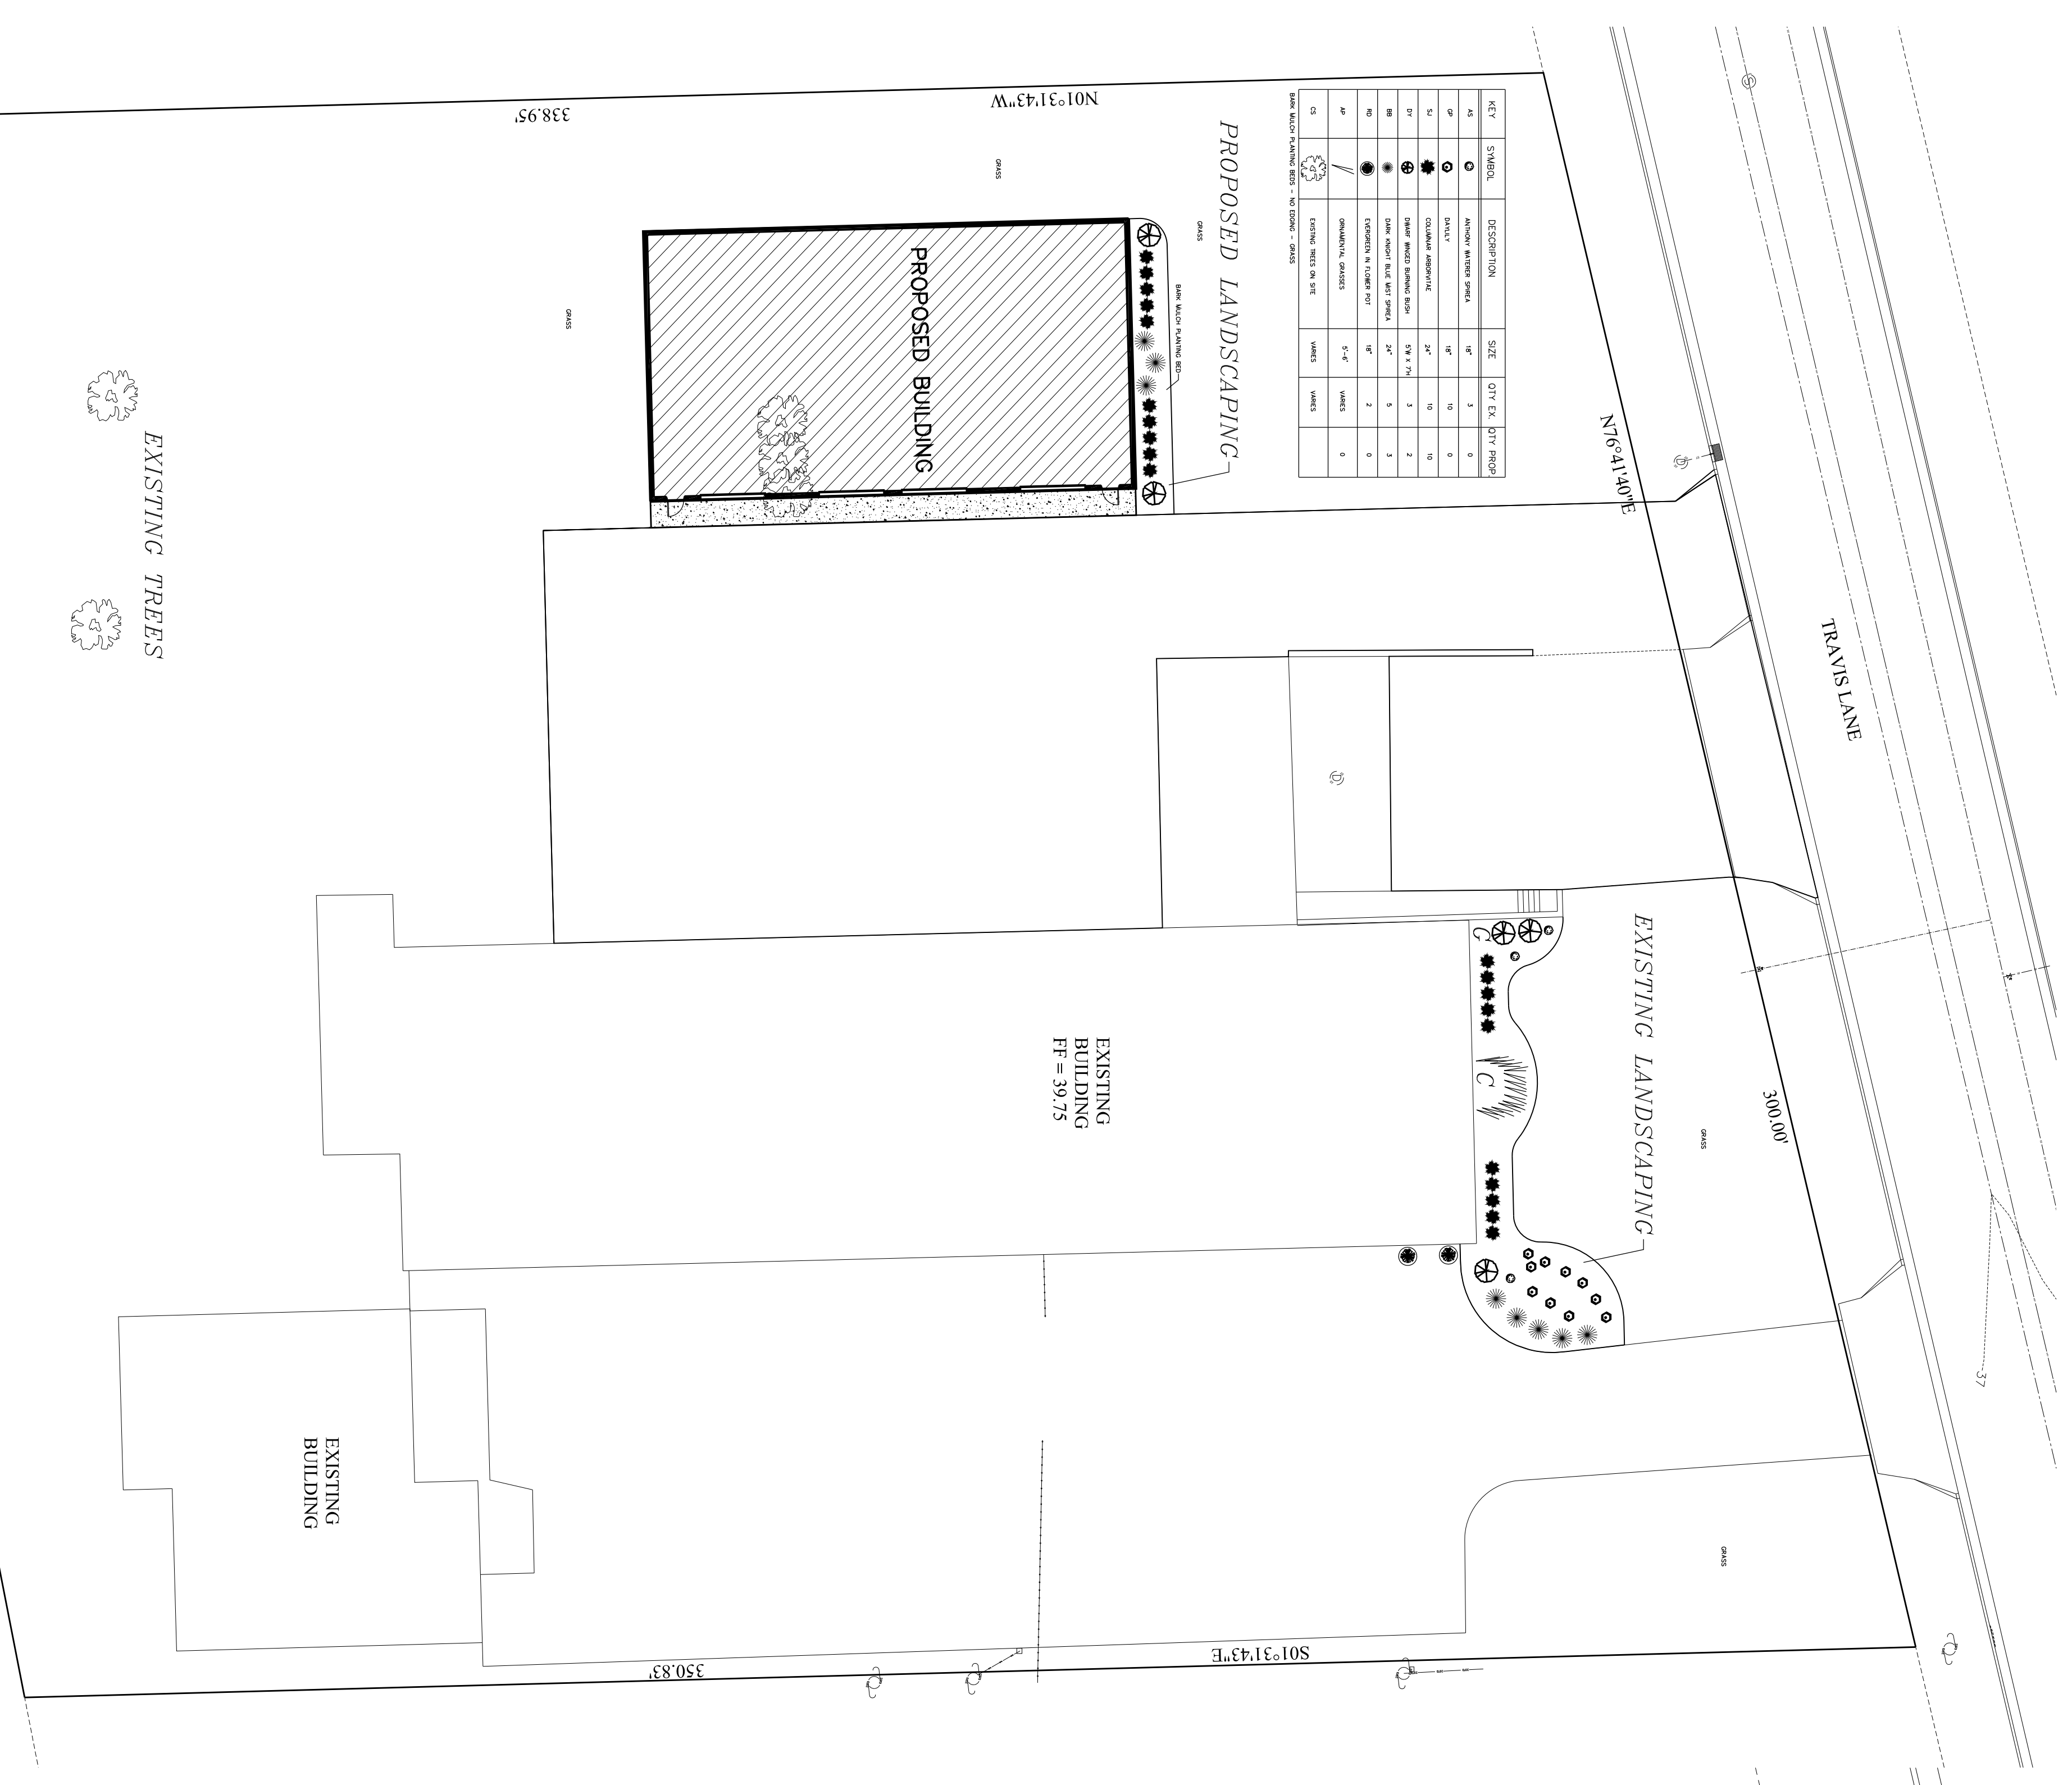

KEY	SYMBOL	DESCRIPTION	SIZE	QTY EX.	QTY PROP.
AS		ANTHONY WATER SPIREA	18"	3	0
GP		DAISY	18"	10	0
SJ		COLUMBAR ABBRIVATA	24"	10	10
DY		DWARF WINGED BURNING BUSH	5'W X 7'H	3	2
BB		DARK KNIGHT BLUE MIST SPIREA	24"	5	3
RD		EVERGREEN IN FLOWER POT	18"	2	0
AP		ORNAMENTAL GRASSES	5'-6"	VARIABLES	0
CS		EXISTING TREES ON SITE		VARIABLES	0

KEY	SYMBOL	DESCRIPTION	SIZE	QTY EX.	QTY PROP.
AS		ANTHONY WATER SPIREA	18"	3	0
GP		DAISY	18"	10	0
SJ		COLUMBAR ABBRIVATA	24"	10	10
DY		DWARF WINGED BURNING BUSH	5'W X 7'H	3	2
BB		DARK KNIGHT BLUE MIST SPIREA	24"	5	3
RD		EVERGREEN IN FLOWER POT	18"	2	0
AP		ORNAMENTAL GRASSES	5'-6"	VARIABLES	0
CS		EXISTING TREES ON SITE		VARIABLES	0

KEY	SYMBOL	DESCRIPTION	SIZE	QTY EX.	QTY PROP.
AS		ANTHONY WATER SPIREA	18"	3	0
GP		DAISY	18"	10	0
SJ		COLUMBAR ABBRIVATA	24"	10	10
DY		DWARF WINGED BURNING BUSH	5'W X 7'H	3	2
BB		DARK KNIGHT BLUE MIST SPIREA	24"	5	3
RD		EVERGREEN IN FLOWER POT	18"	2	0
AP		ORNAMENTAL GRASSES	5'-6"	VARIABLES	0
CS		EXISTING TREES ON SITE		VARIABLES	0

KEY	SYMBOL	DESCRIPTION	SIZE	QTY EX.	QTY PROP.
AS		ANTHONY WATER SPIREA	18"	3	0
GP		DAISY	18"	10	0
SJ		COLUMBAR ABBRIVATA	24"	10	10
DY		DWARF WINGED BURNING BUSH	5'W X 7'H	3	2
BB		DARK KNIGHT BLUE MIST SPIREA	24"	5	3
RD		EVERGREEN IN FLOWER POT	18"	2	0
AP		ORNAMENTAL GRASSES	5'-6"	VARIABLES	0
CS		EXISTING TREES ON SITE		VARIABLES	0

THIS DOCUMENT AND THE INFORMATION HEREWITH IS THE EXCLUSIVE PROPERTY OF OLIVER CONSTRUCTION COMPANY. UNAUTHORIZED USE WILL BE PROSECUTED UNDER SECTION 943.205 OF THE WISCONSIN STATUTES AND IF CONVICTED, THE VIOLATOR SHALL BE SUBJECT TO A FINE NOT TO EXCEED $10,000.00 AND/OR IMPRISONMENT NOT TO EXCEED TWO YEARS

LS1.0

OLIVER
CONSTRUCTION CO.

1770 EXECUTIVE DRIVE
OCONOMOWOC, WI 53066
PHONE: (262) 567-6677
FAX: (262) 567-4676

PROJECT TITLE

PROPOSED BUILDING FOR:
PORTA-PAINTING, LLC

313 TRAVIS LN
WAUKESHA, WISCONSIN 53189

PROJECT INFORMATION

PROJECT NO. :
DATE : 05/23/18
DRAWN BY : RAB
SCALE : AS NOTED
SHEET TITLE : LANDSCAPING PLAN

REVISIONS

NO.	DATE	DESCRIPTION