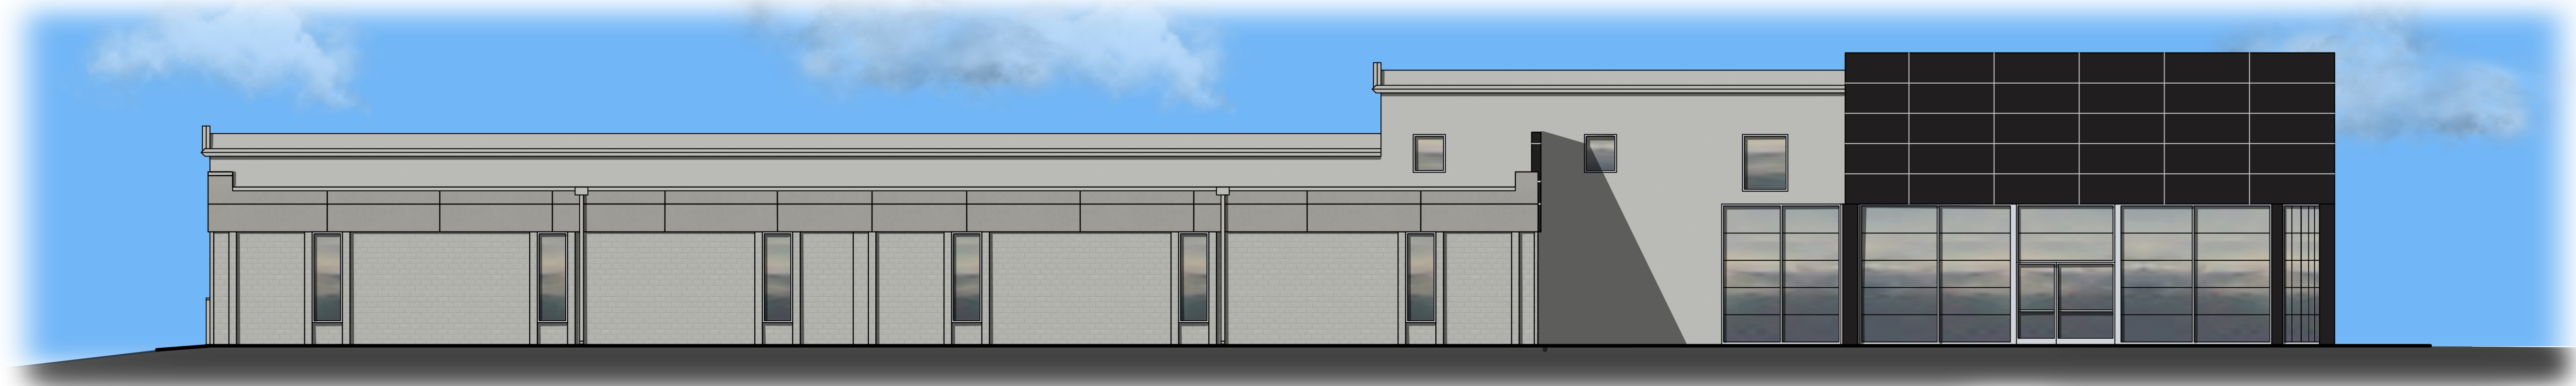

WEST ELEVATION

SOUTH ELEVATION

EAST ELEVATION

NORTH ELEVATION

RUSS DARROW KIA OF WAUKESHA

TDI ASSOCIATES, INC.  
ARCHITECTURE & PLANNING  
25217 SOUTH WIND LAKE ROAD  
WIND LAKE, WISCONSIN 53185  
PHONE 262-409-2530