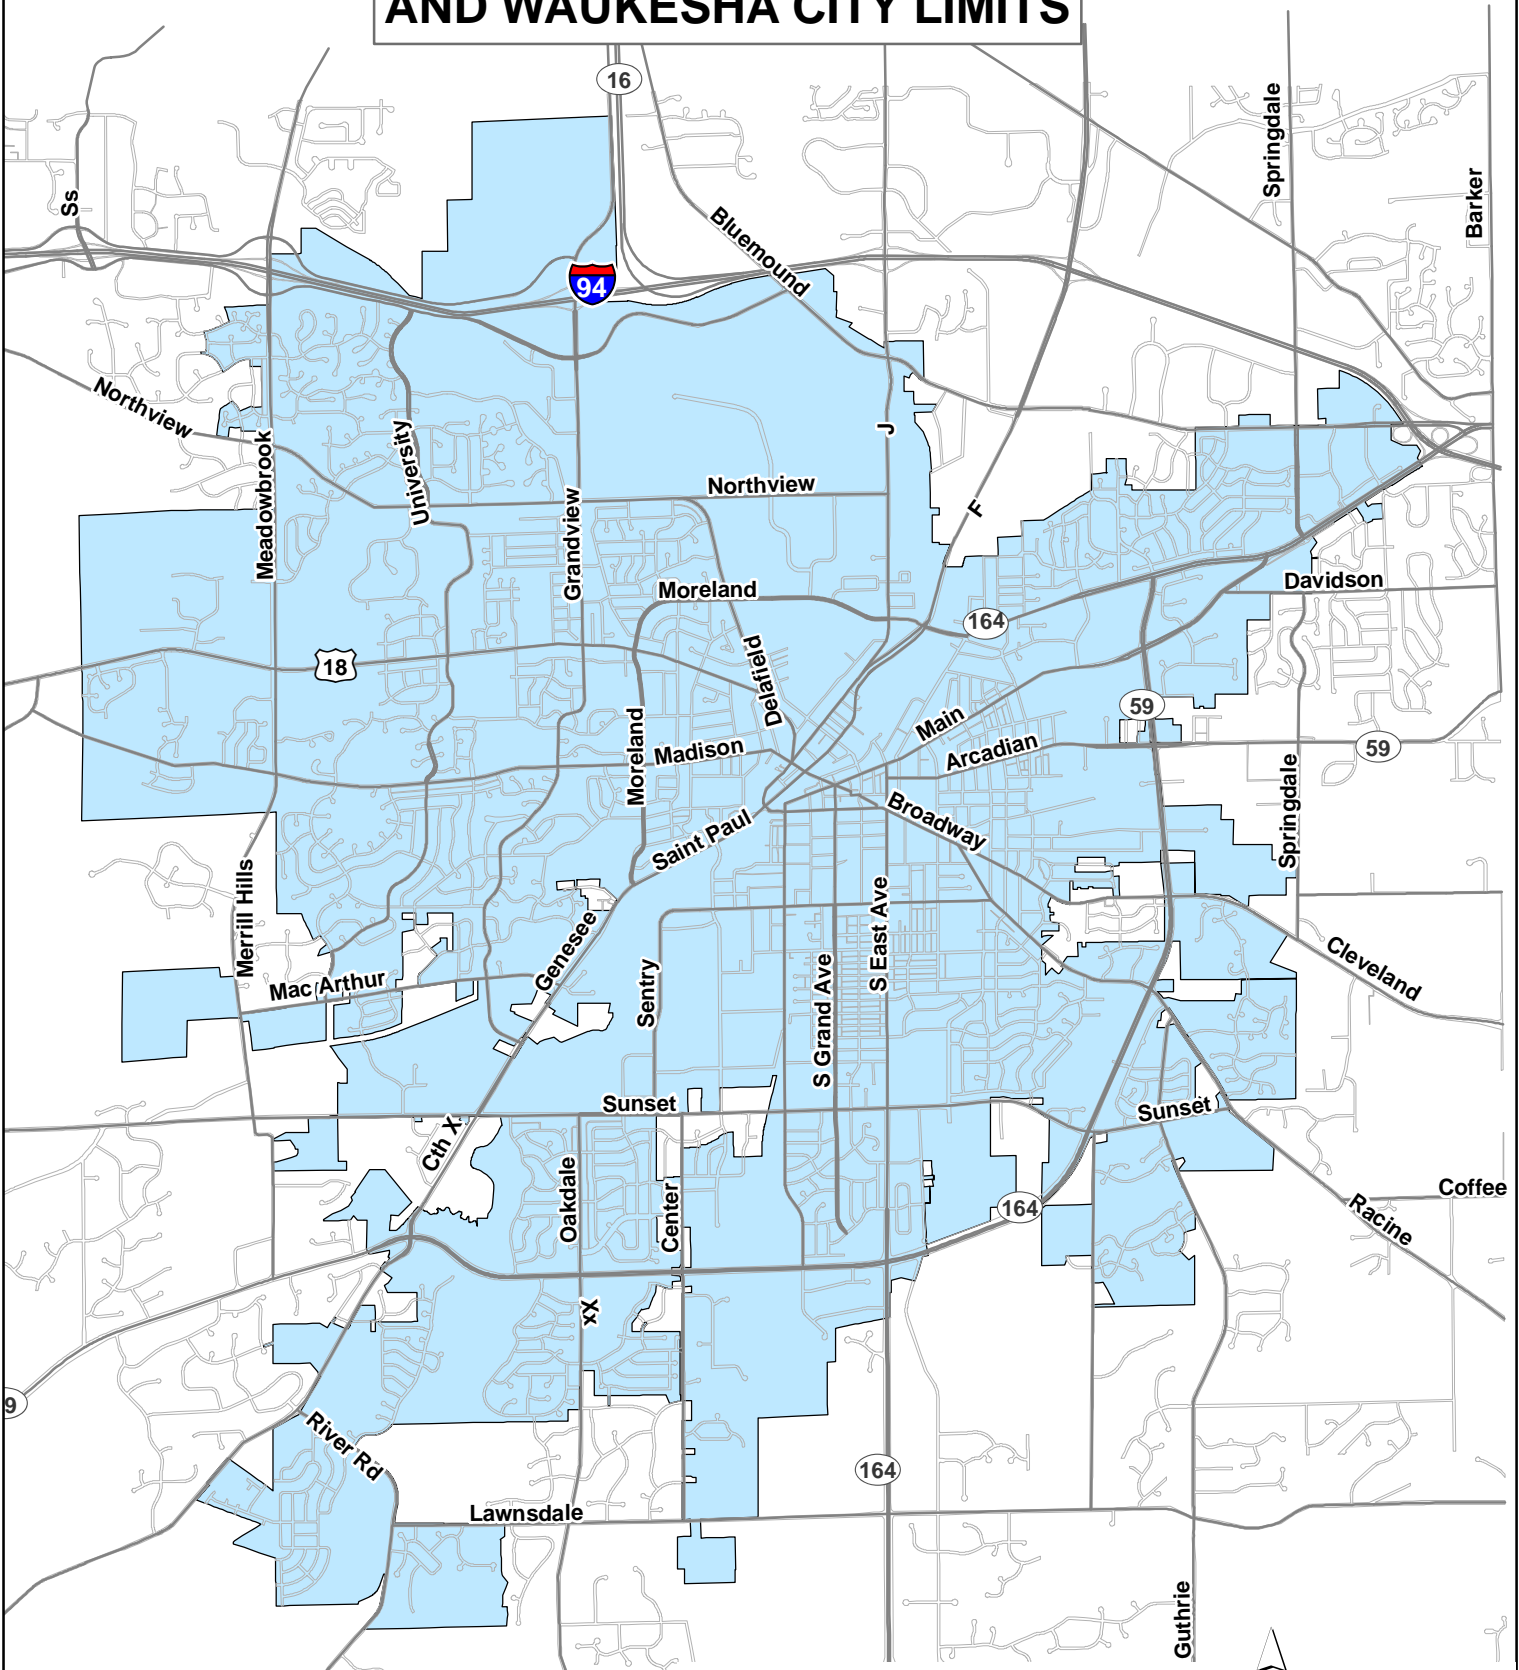

AREA OF ANNEXATION AND WAUKESHA CITY LIMITS

Legend

- Area of Annexation
- Waukesha City Limits
- Major Roads

1 inch = 5,000 feet

Map Date: November 2015