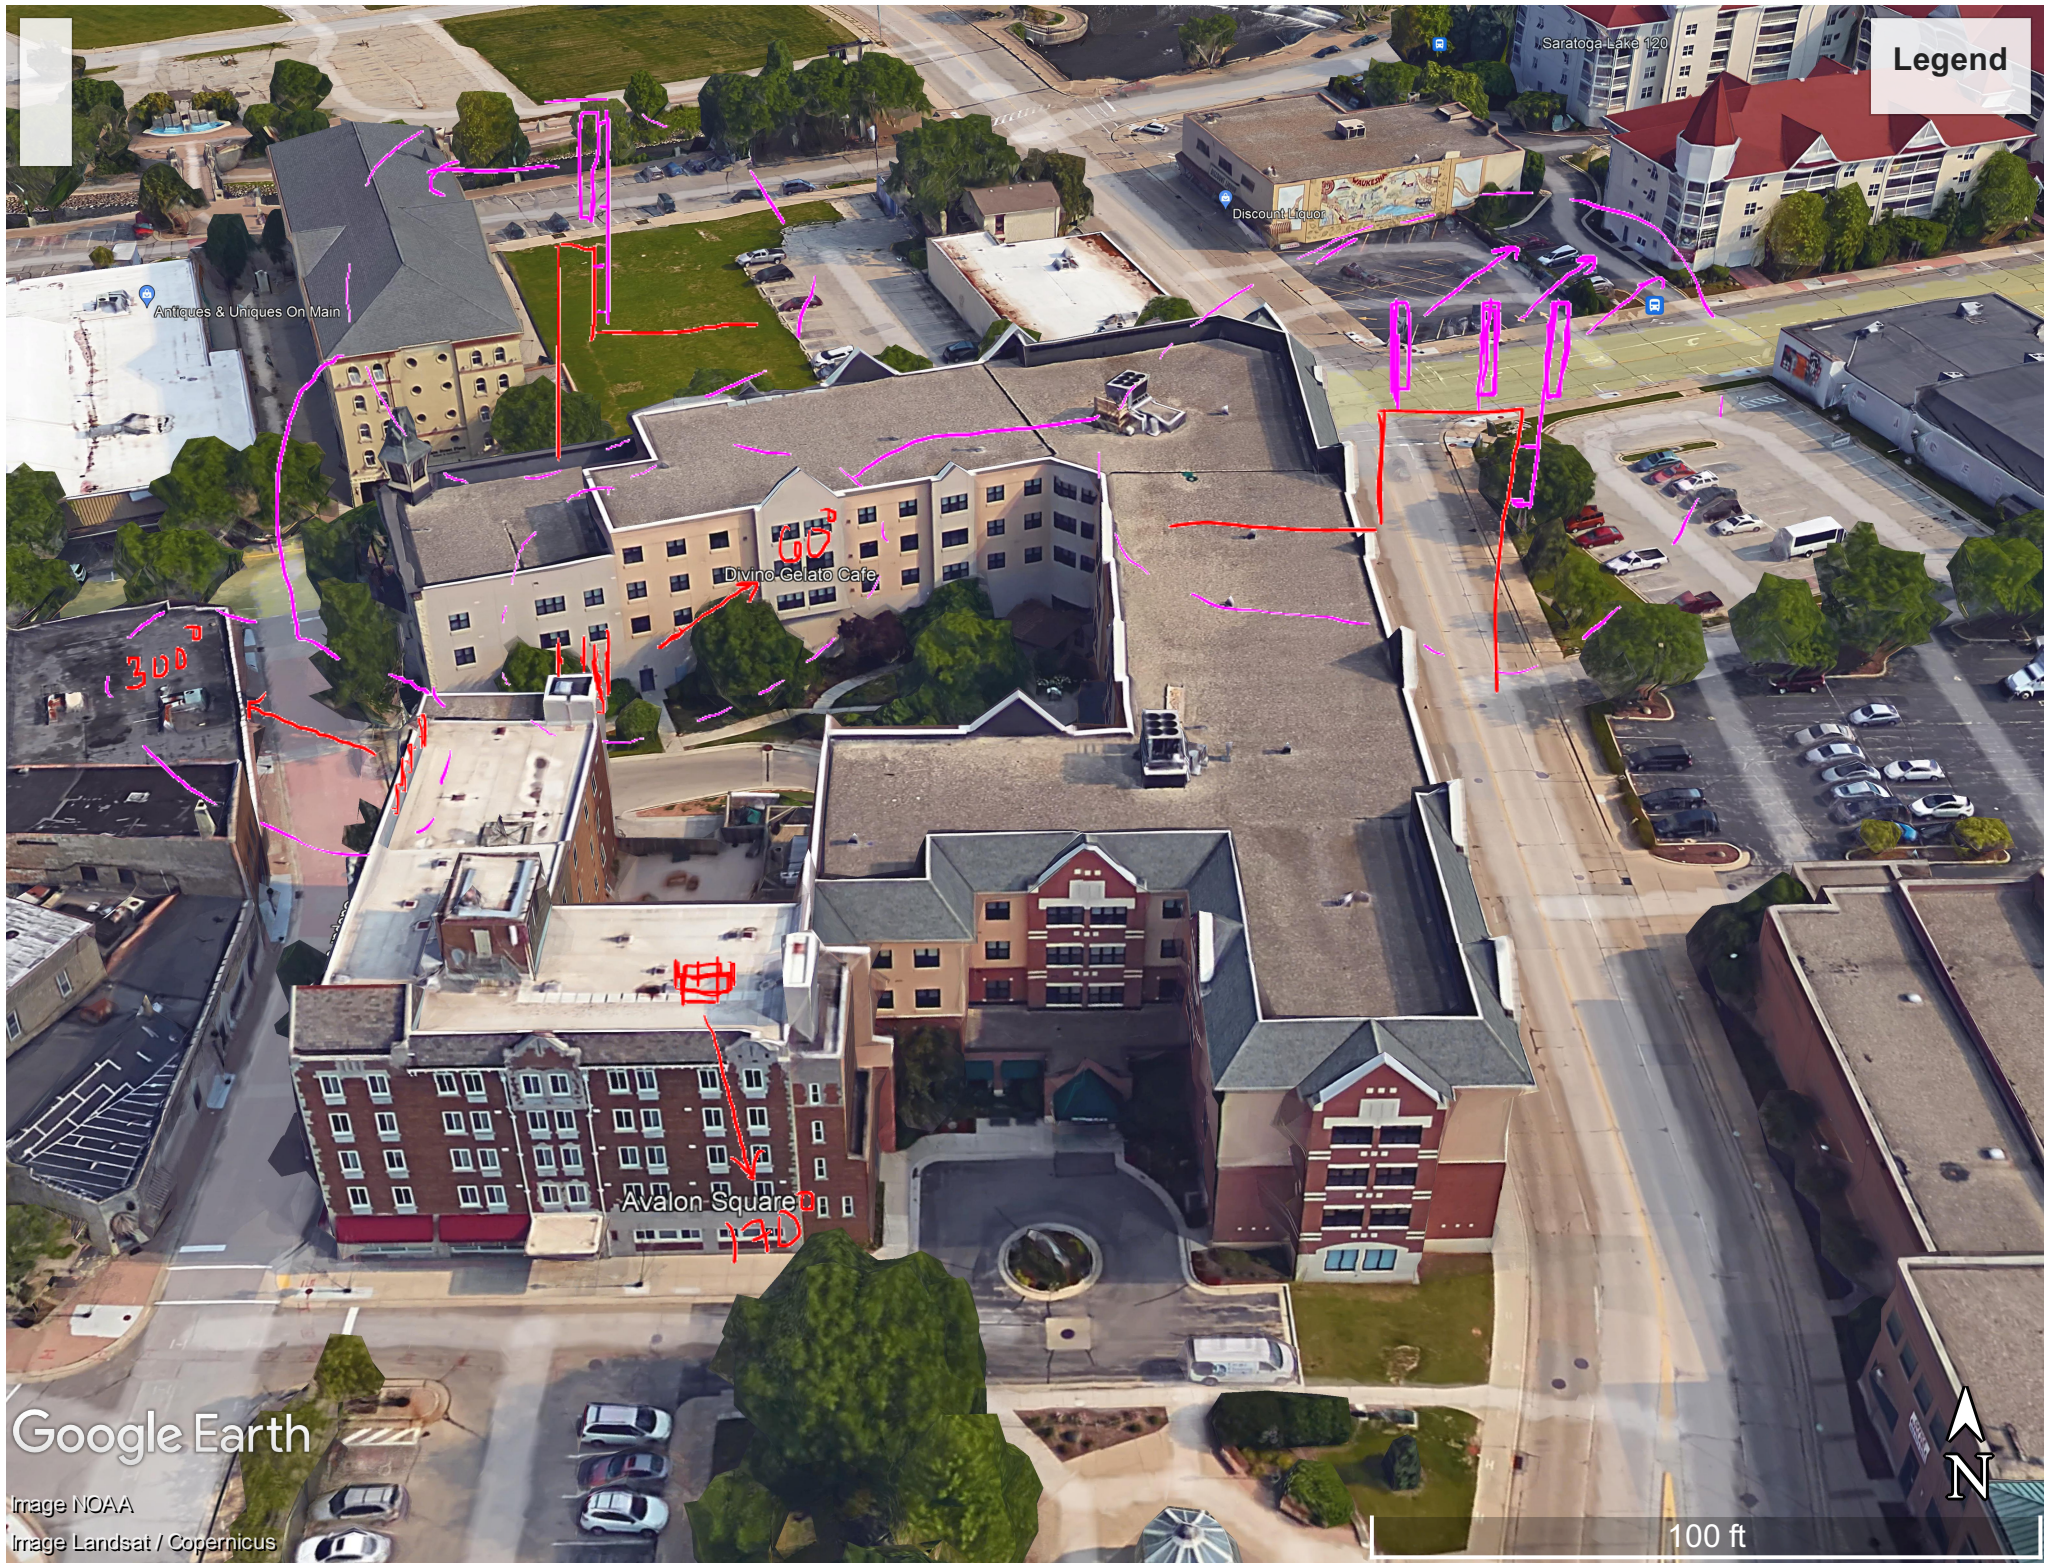

Legend

Antiques & Uniques On Main

Divino Gelato Cafe

Avalon Square

Saratoga Lake 120

Discount Liquor

300

170

Google Earth

Image NOAA
Image Landsat / Copernicus

100 ft