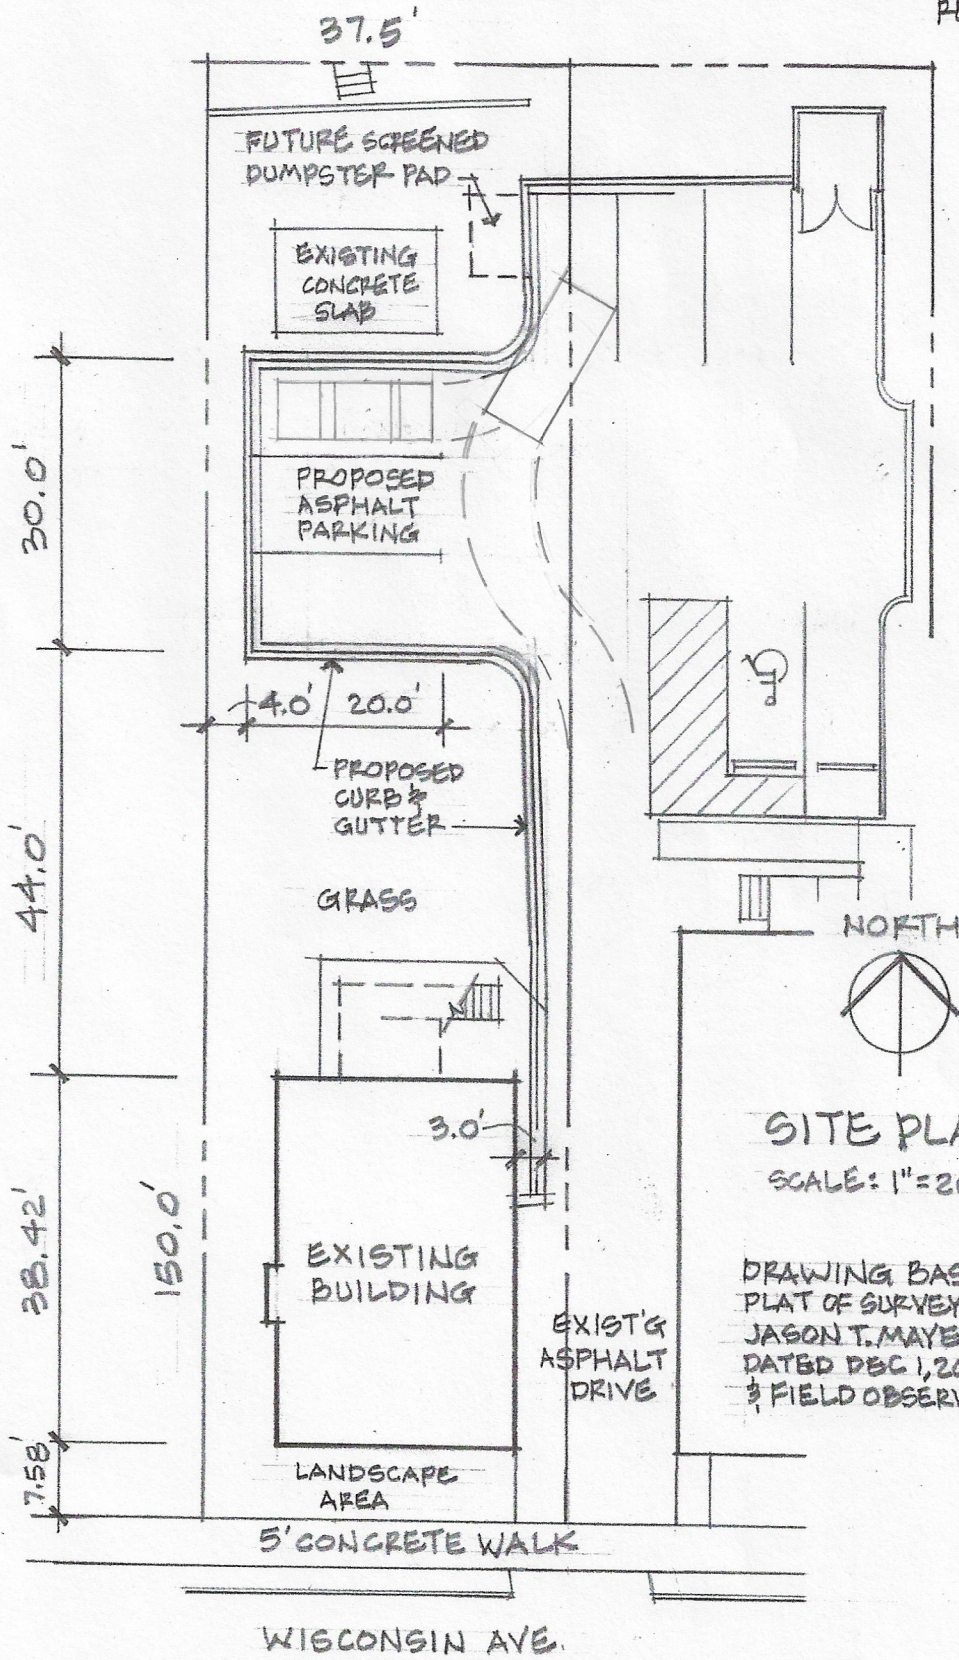

RICHARD W. BEISSER, ARCHITECT
 951 N. 31st Street
 Milwaukee, Wisconsin 53208

SITE WORK FOR
 PEDRO TRUJILLO
 414 WISCONSIN AVE
 WAUKESHA, WI 53186

DATE
 OCT 10, 2020
 BY
 RW BEISSER
 SHEET 1 OF 1

REV. 12/8/20
 1/7/21

SITE PLAN
 SCALE: 1"=20.0'

DRAWING BASED ON
 PLAT OF SURVEY BY
 JASON T. MAYER, PLS
 DATED DEC 1, 2020
 & FIELD OBSERVATION