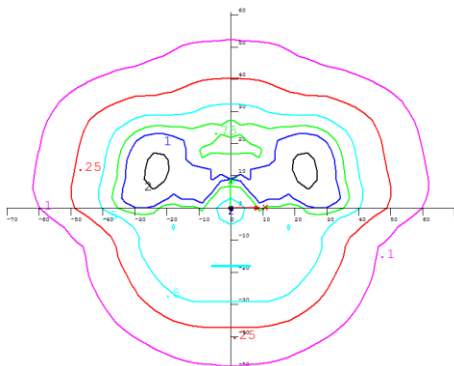

* Installation charge for all Non-Standard systems is the estimated installed cost of the lighting and related facilities