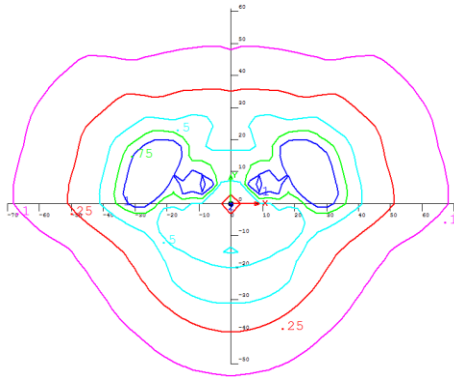

Paragon Fixture
Available in Black & Green

PARAGON						
Lumen Output	Fixture Class	Rated Watts	Billed kWh	Installation Charge	Monthly Rate <84 months	Monthly Rate >84 months
MED 3000°K	M	60	22-24	*	$14.74	$14.46