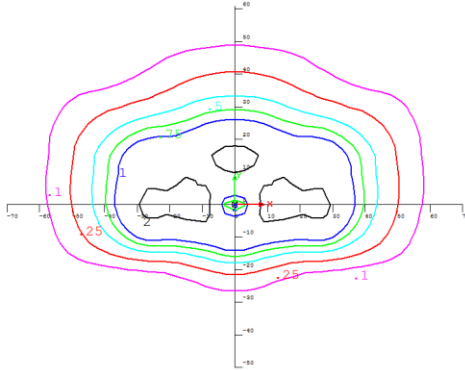

LED POST TOP FIXTURES

Coach Fixture
Available in Black

COACH						
Lumen Output	Fixture Class	Rated Watts	Billed kWh	Installation Charge	Monthly Rate <84 months	Monthly Rate >84 months
MED 3000°K	H	80	28-30	*	\$12.56	\$11.74