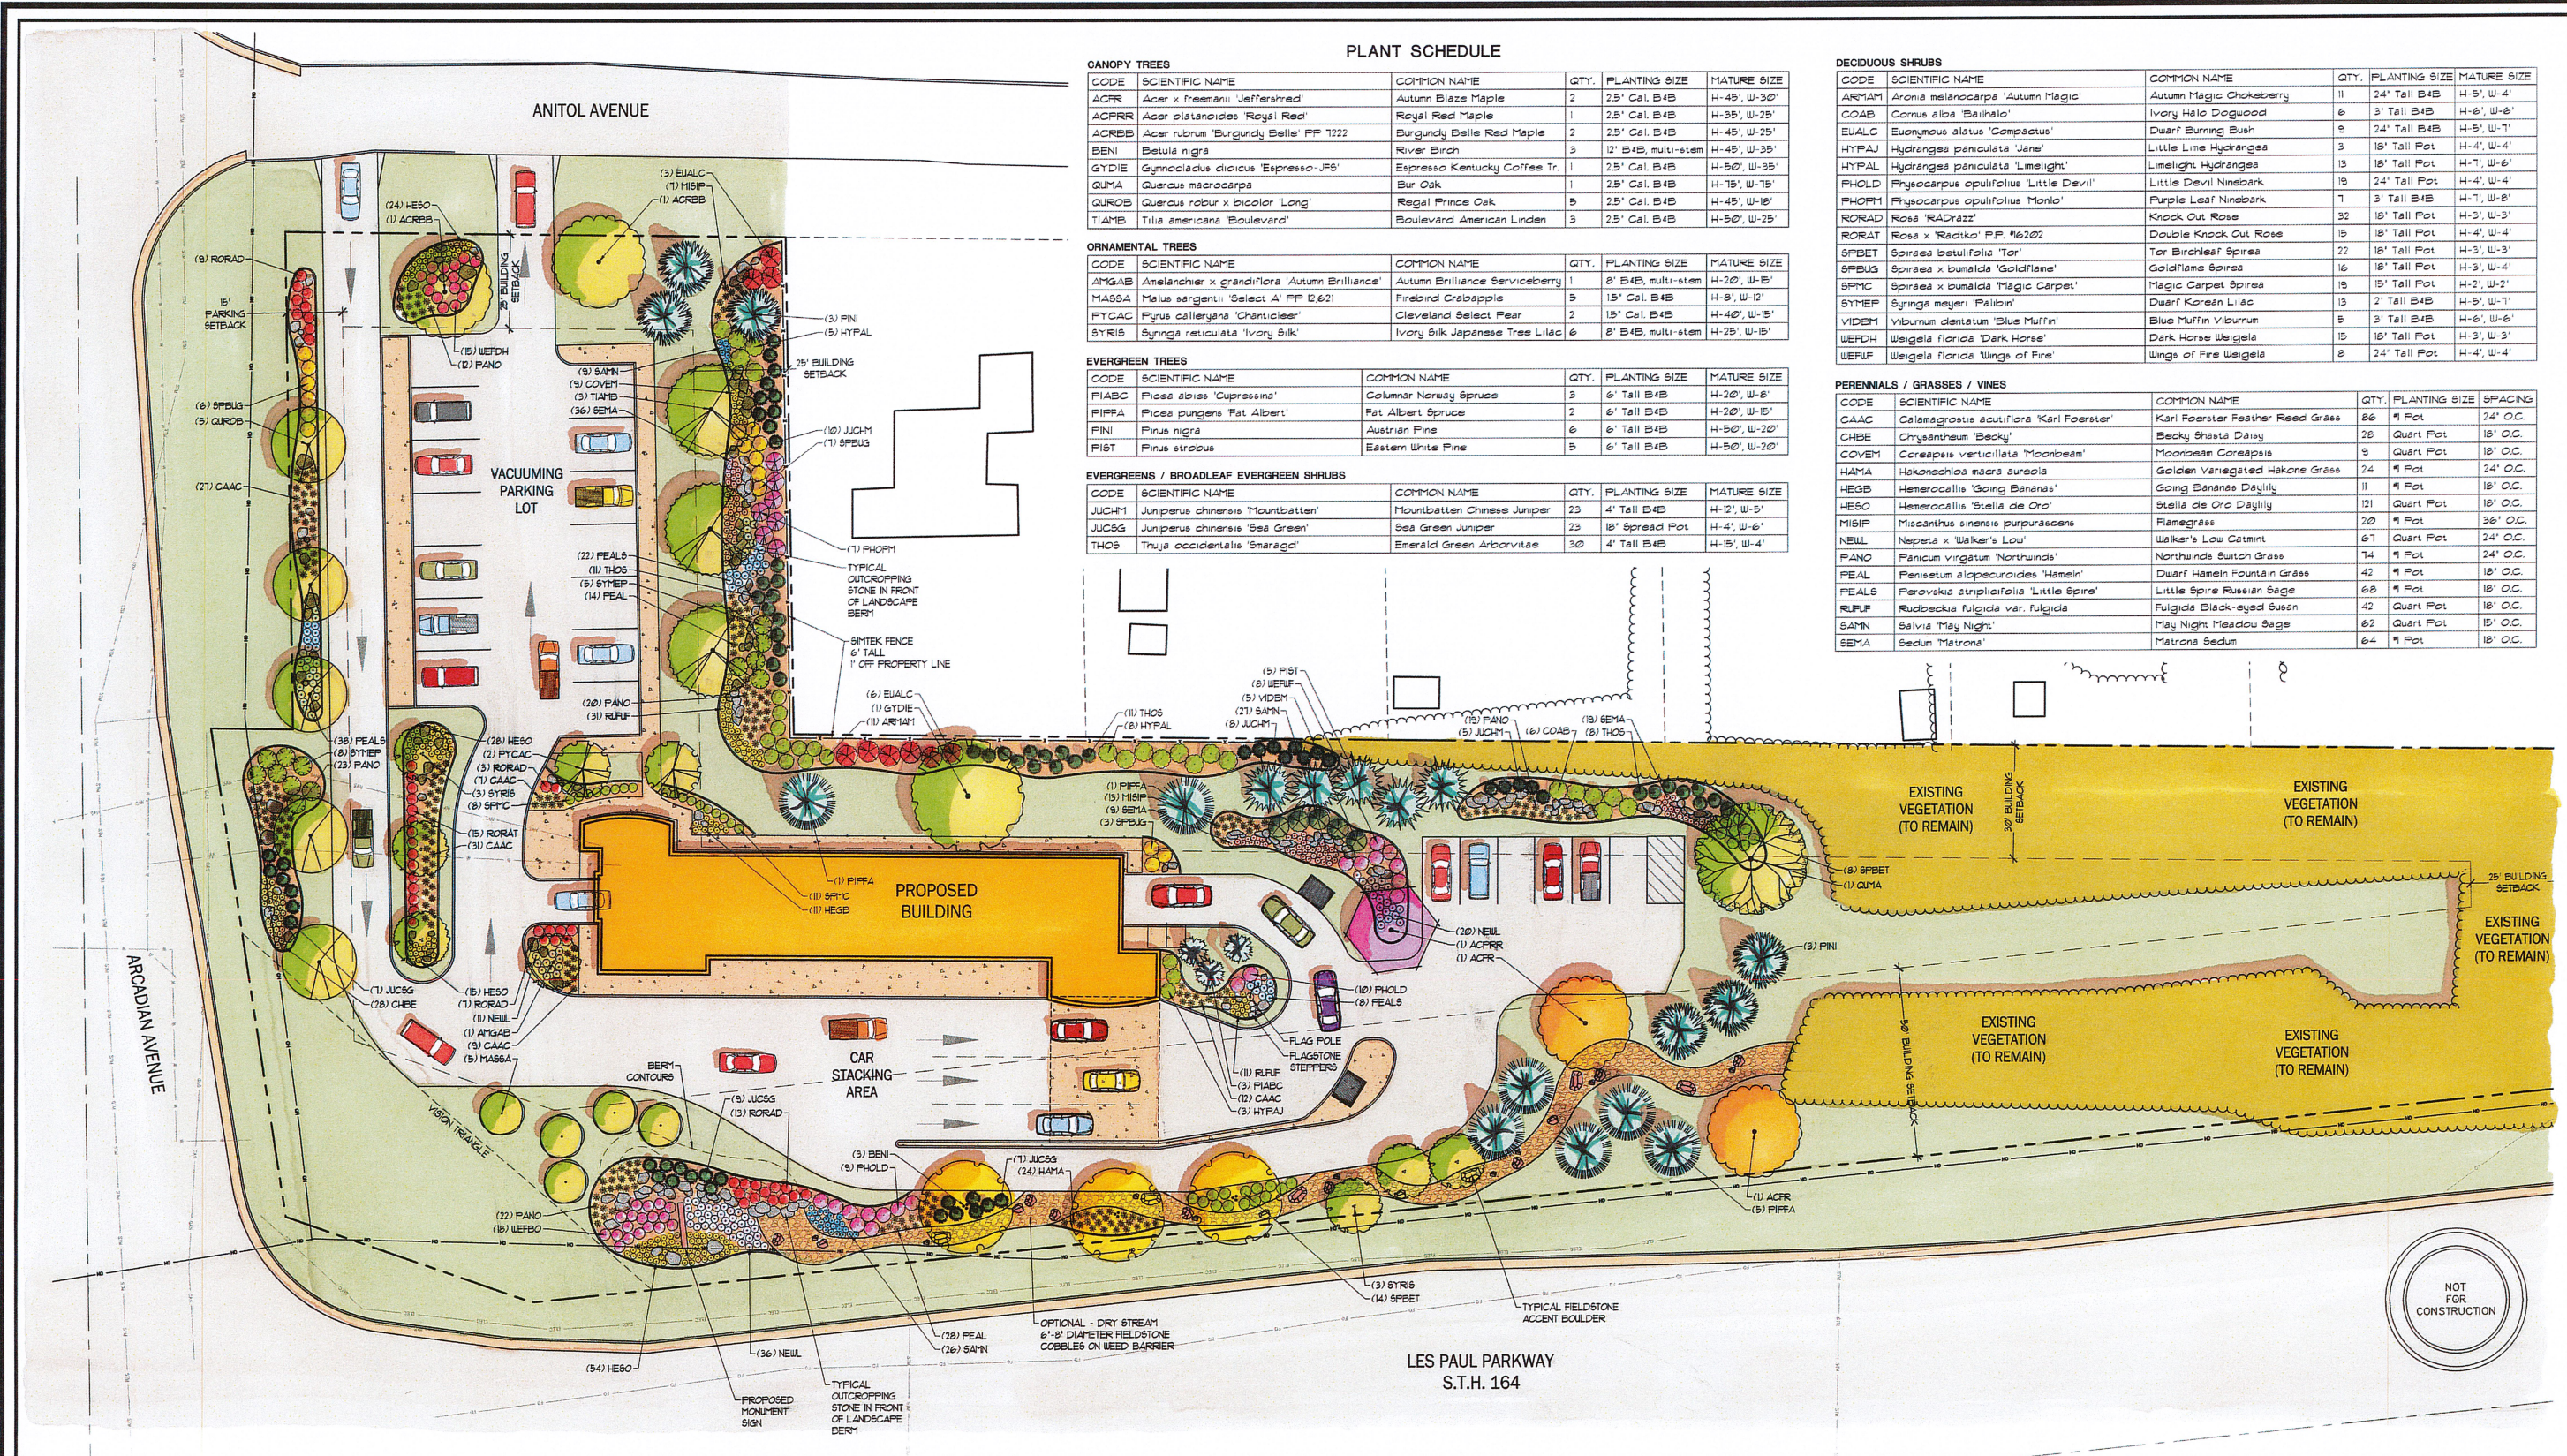

PERENNIALS / GRASSES / VINES

CODE	SCIENTIFIC NAME	COMMON NAME	QTY.	PLANTING SIZE	SPACING
CAAC	<i>Calamagrostis acutiflora</i> 'Karl Foerster'	Karl Foerster Feather Reed Grass	86	1' Pot	24" O.C.
CHBE	<i>Chrysanthemum</i> 'Becky'	Becky Shasta Daisy	28	Quart Pot	18" O.C.
COVEH	<i>Coreopsis verticillata</i> 'Moonbeam'	Moonbeam Coreopsis	9	Quart Pot	18" O.C.
HAMA	<i>Hakonechloa macra aureola</i>	Golden Variegated Hakone Grass	24	1' Pot	24" O.C.
HEGB	<i>Hemerocallis</i> 'Going Bananas'	Going Bananas Daylily	11	1' Pot	18" O.C.
HESO	<i>Hemerocallis</i> 'Stella de Oro'	Stella de Oro Daylily	121	Quart Pot	18" O.C.
MISIP	<i>Miscanthus sinensis purpurascens</i>	Flamegrass	20	1' Pot	36" O.C.
NEUL	<i>Nepeta x Walker's Loaf</i>	Walker's Loaf Catmint	67	Quart Pot	24" O.C.
PANO	<i>Panicum virgatum</i> 'Northwinds'	Northwinds Switch Grass	74	1' Pot	24" O.C.
PEAL	<i>Pennisetum alopecuroides</i> 'Hamel'	Dwarf Hameln Fountain Grass	42	1' Pot	18" O.C.
PEALS	<i>Perovskia atriplicifolia</i> 'Little Spire'	Little Spire Russian Sage	68	1' Pot	18" O.C.
RULF	<i>Rudbeckia fulgida</i> var. <i>fulgida</i>	Fulgida Black-eyed Susan	42	Quart Pot	18" O.C.
SAMN	<i>Salvia</i> 'May Night'	May Night Meadow Sage	62	Quart Pot	18" O.C.
SEMA	<i>Sedum</i> 'Matrons'	Matrons Sedum	64	1' Pot	18" O.C.

COAST WASH EXPRESS - WAUKESHA, WI

CONCEPTUAL LANDSCAPE PLAN

SCALE: 1"=20'-0"
DATE: 8-26-2016
REVISED DATE: 9-14-2016

PREPARED BY:

LANDSCAPE ARCHITECT:
PARAGON DESIGN GROUP, LLC
2776 North Sholes Avenue
Milwaukee, WI 53210
Tel: 414.449.1555
Fax: 414.449.2425

PREPARED FOR:

COAST CAR WASH LLC
905 Anitol Avenue
Waukesha, WI 53189