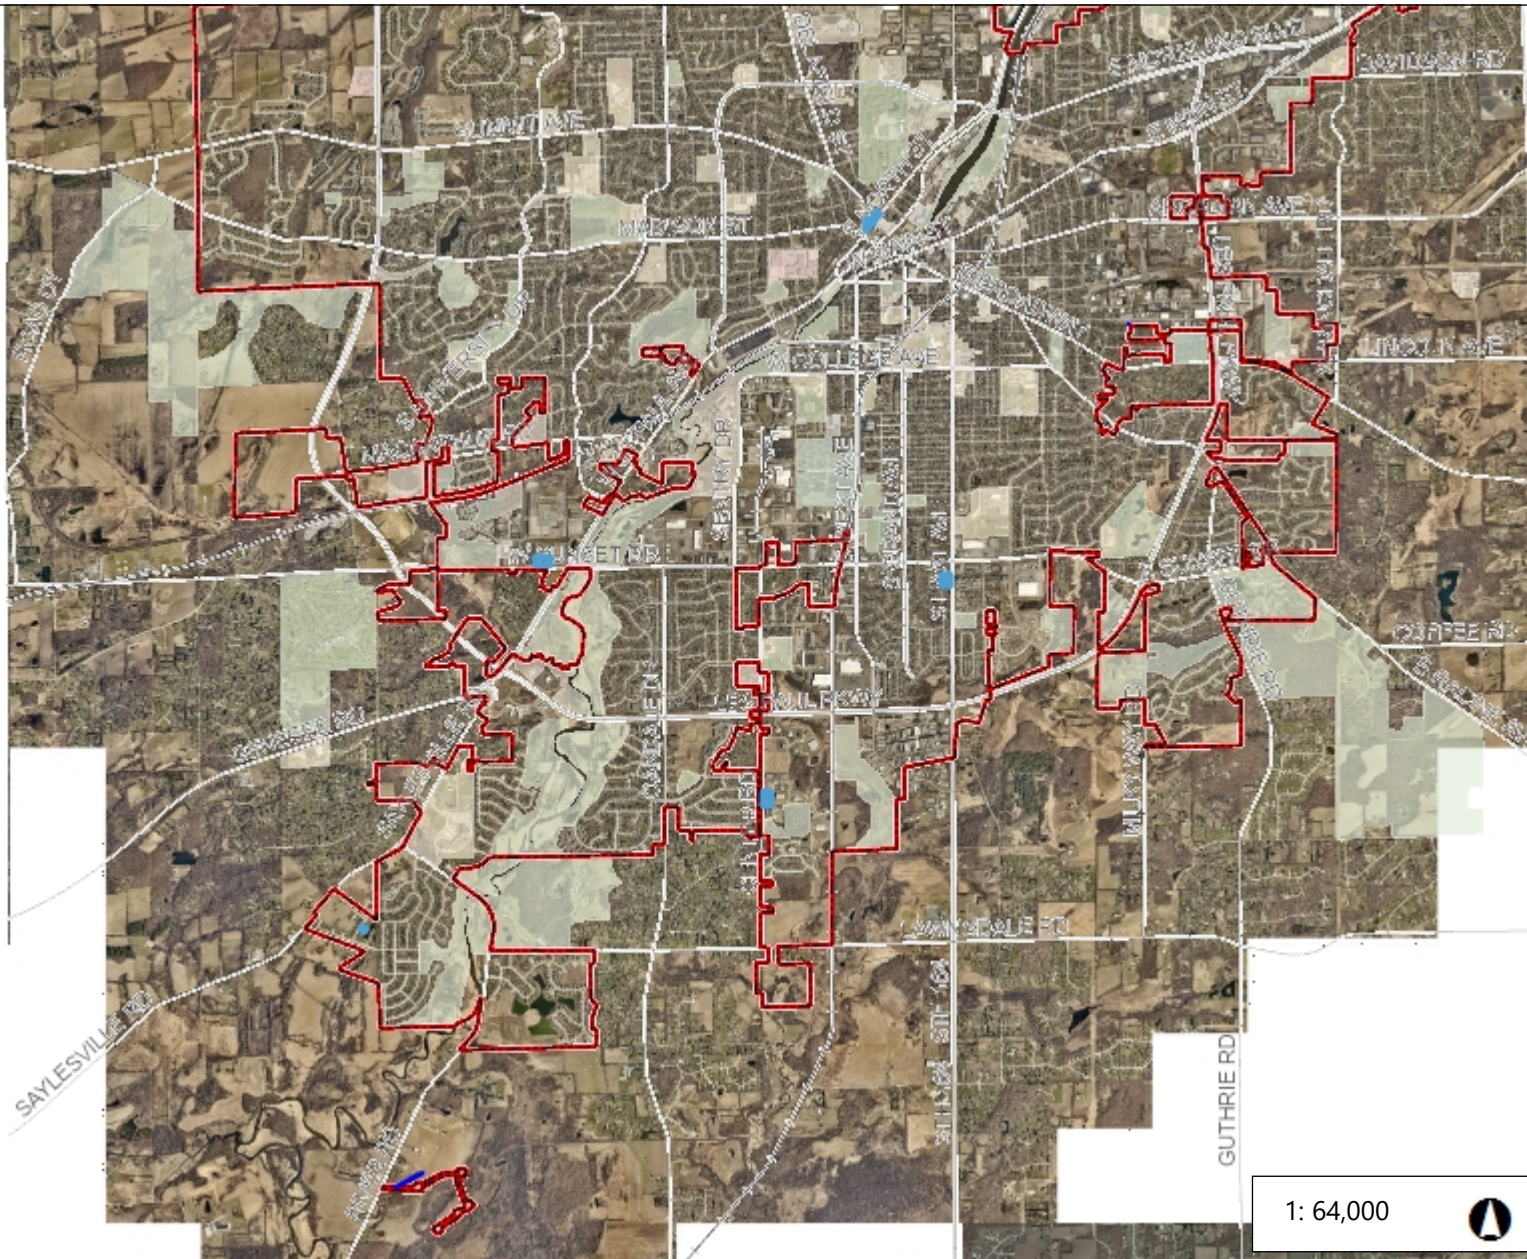

City of Waukesha Property Map

Legend

- City Limits
- Major Roads
- Railroads
- Landmarks**
 - Cemetery
 - County
 - Municipal
 - Hospital
 - Parks
 - School
 - State/Federal

1: 64,000

Print Date: 5/21/2026
City of Waukesha GIS

This map is a user generated static output from an Internet mapping site and is for reference only. The data found on this site is considered to be correct, but should not be used for engineering or survey applications without verifying the information from officially recorded sources.