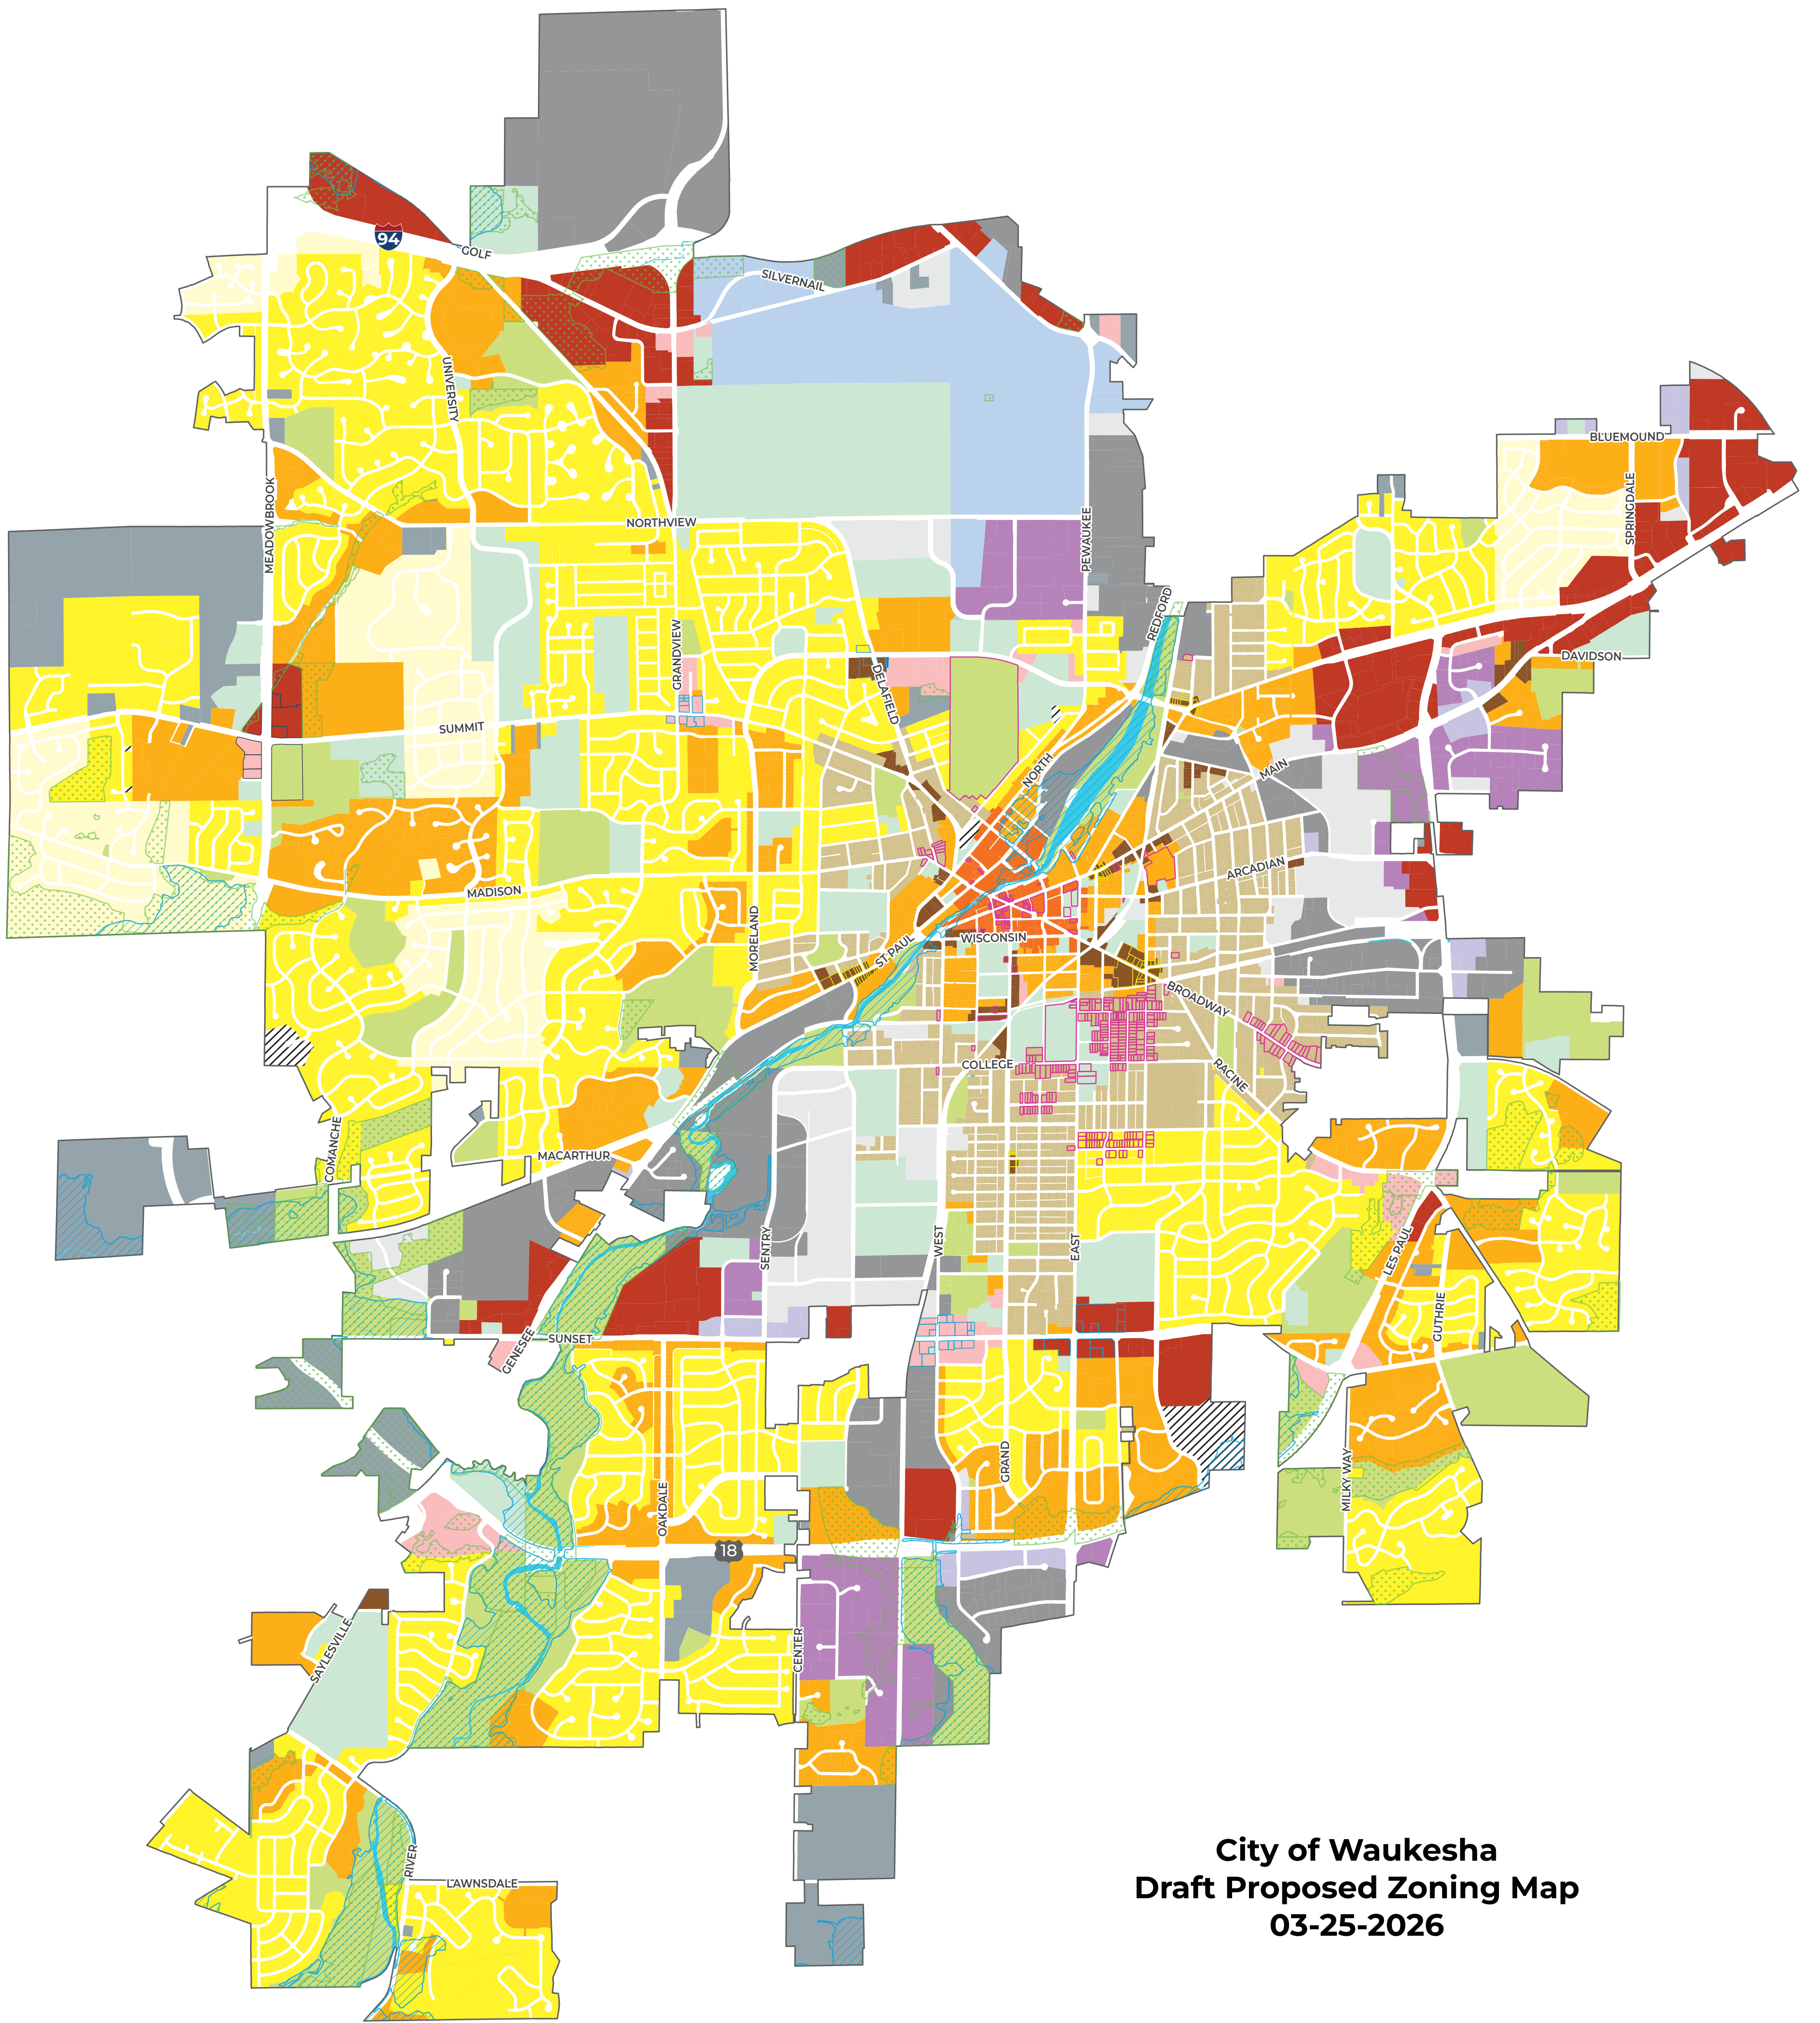

**City of Waukesha  
Draft Proposed Zoning Map  
04-17-2026**

**Proposed Zoning Districts**

- T, Temporary Zoning District
- RN-1, Residential Neighborhood District 1
- RN-2, Residential Neighborhood District 2
- RN-3, Residential Neighborhood District 3
- RN-4, Residential Neighborhood District 4
- MU, Mixed-Use Commercial District
- GC, General Commercial District
- DC, Downtown Commercial District
- CC, Corridor Commercial District
- LM, Light Manufacturing District
- CM, General Manufacturing District
- OM, Office and Manufacturing Park District
- MM, Mixed-Use Manufacturing District
- A, Airport District
- I, Institutional District
- P, Park District
- ▨ PUD-O, Planned Unit Development Overlay District
- ▨ NN-O, Neighborhood Node Overlay District
- ▨ SMUN-O, Suburban Mixed-Use Node Overlay District
- ▨ RCN-O, Regional Commercial Node Overlay District
- ▨ EC-O, Environmental Conservancy Overlay District
- ▨ HPD-O, Historic Preservation Overlay District
- ▨ Floodplain Overlay

**City of Waukesha  
Draft Proposed Zoning Map  
03-25-2026**

**Proposed Zoning Districts**

- T, Temporary Zoning District
- RN-1, Residential Neighborhood District 1
- RN-2, Residential Neighborhood District 2
- RN-3, Residential Neighborhood District 3
- RN-4, Residential Neighborhood District 4
- MU, Mixed-Use Commercial District
- GC, General Commercial District
- DC, Downtown Commercial District
- CC, Corridor Commercial District
- LM, Light Manufacturing District
- CM, General Manufacturing District
- OM, Office and Manufacturing Park District
- MM, Mixed-Use Manufacturing District
- A, Airport District
- I, Institutional District
- P, Park District
- ▨ PUD-O, Planned Unit Development Overlay District
- NN-O, Neighborhood Node Overlay District
- SMUN-O, Suburban Mixed-Use Node Overlay District
- RCN-O, Regional Commercial Node Overlay District
- ▨ EC-O, Environmental Conservancy Overlay District
- ▨ HPD-O, Historic Preservation Overlay District
- ▨ Floodplain Overlay