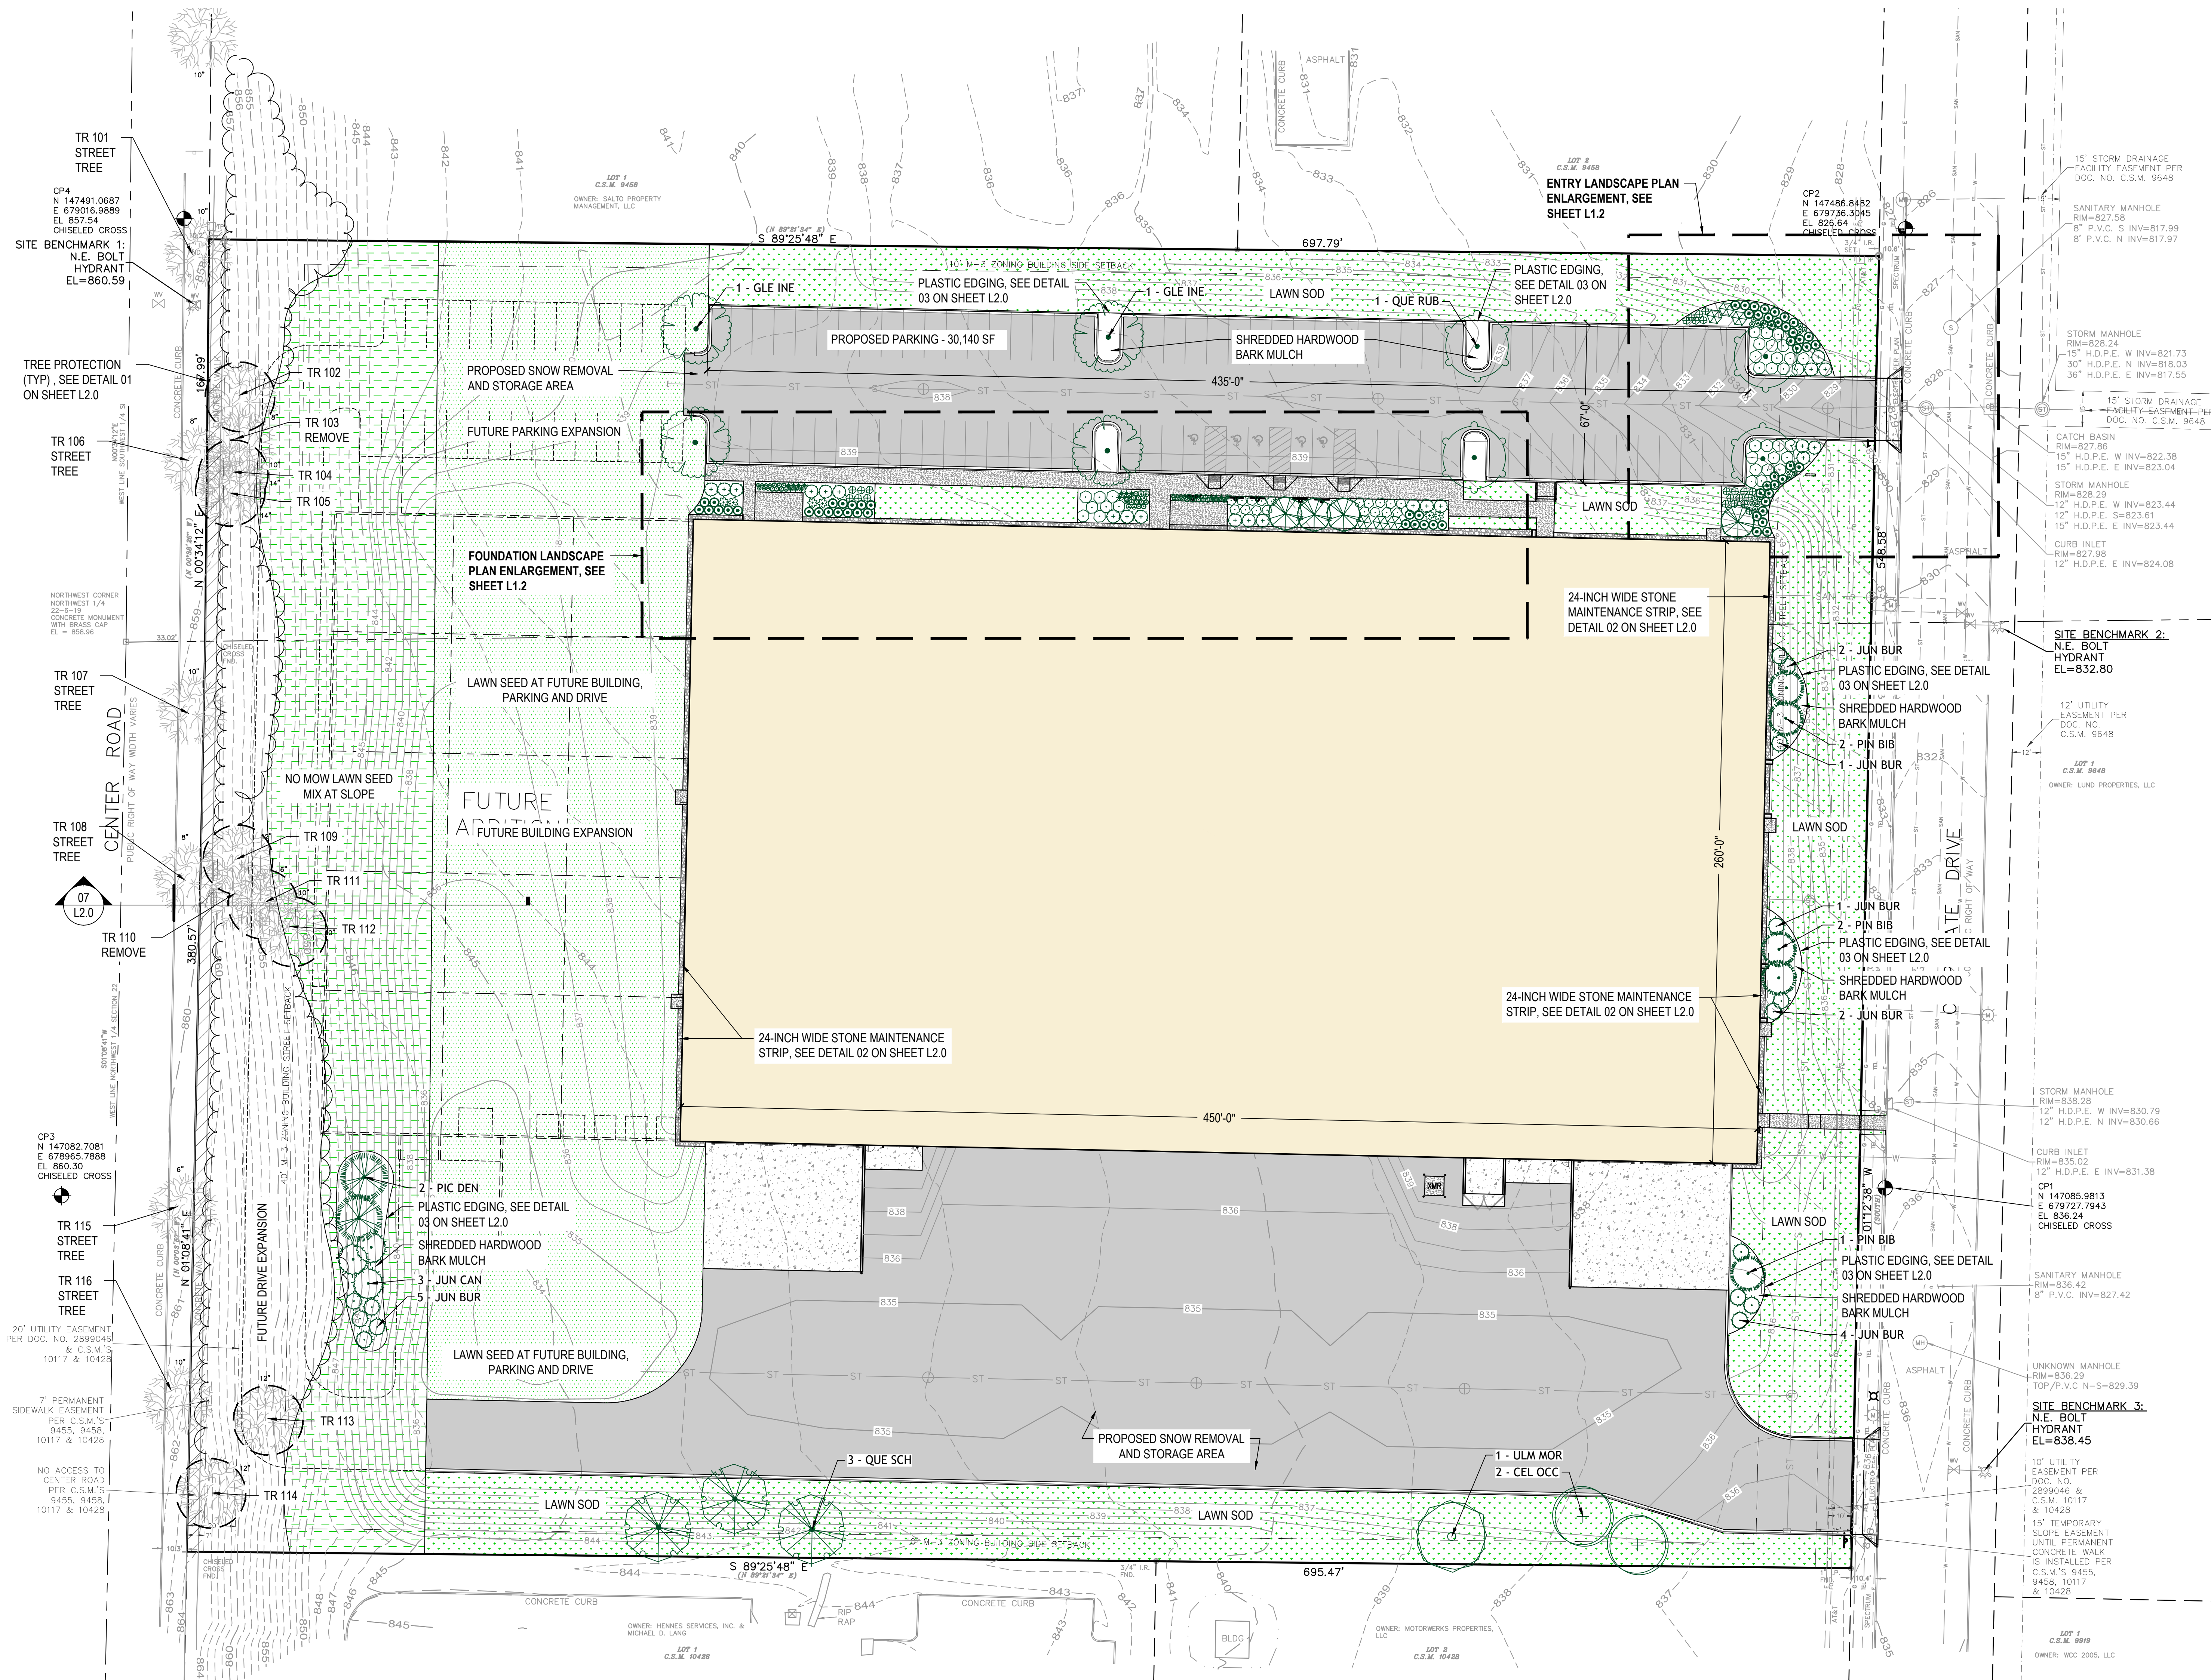

COLOR LANDSCAPE EXHIBIT

SHEET TITLE

PROPOSED BUILDING FOR:  
BRIOHN LAND DEVELOPMENT LLC  
CORPORATE DRIVE  
CITY OF WAUKESHA, WISCONSIN

REVISION  
CITY SPAR COMMENTS #1

DATE  
02-26-2025

LOG # 240079  
DRAWN: HG  
CHECKED: KS/LJS  
DATE: 01-24-2025

SHEET:  
L1.0

TREE SURVEY

Pt. #	Code	DBH (in.)	Type	Condition	Proposed Condition
101	TR	10	Freeman Maple variety	Good - Street tree	
102	TR	8	Kentucky coffee tree	Good	
103	TR	10	Siberian elm	Invasive species	Remove
104	TR	14	Hawthorn spp.	25% trunk damage	
105	TR	14	Box elder	Good	
106	TR	8	Freeman Maple variety	Good - Street tree	
107	TR	10	Freeman Maple variety	Good - Street tree	
108	TR	8	Freeman Maple variety	Good - Street tree	
109	TR MULTI	12	Kentucky coffee tree	Good	
110	TR	6	Siberian elm	Invasive species	Remove
111	TR MULTI	10	Box elder	Good	
112	TR MULTI	10	Box elder	Good	
113	TR MULTI	12	Box elder	Good	
114	TR	12	Kentucky coffee tree	Good	
115	TR	6	Freeman Maple variety	Good - Street tree	
116	TR	10	Freeman Maple variety	Good - Street tree	

LANDSCAPE PLAN

SHEET TITLE

PROPOSED BUILDING FOR:  
BRIORN LAND DEVELOPMENT LLC  
CORPORATE DRIVE  
CITY OF WAUKESHA, WISCONSIN

REVISION  
CITY SPAR COMMENTS #1

DATE  
02-26-2025

LOG NO. 240079  
DRAWN: HG  
CHECKED: KS/LJS  
DATE: 01-24-2025