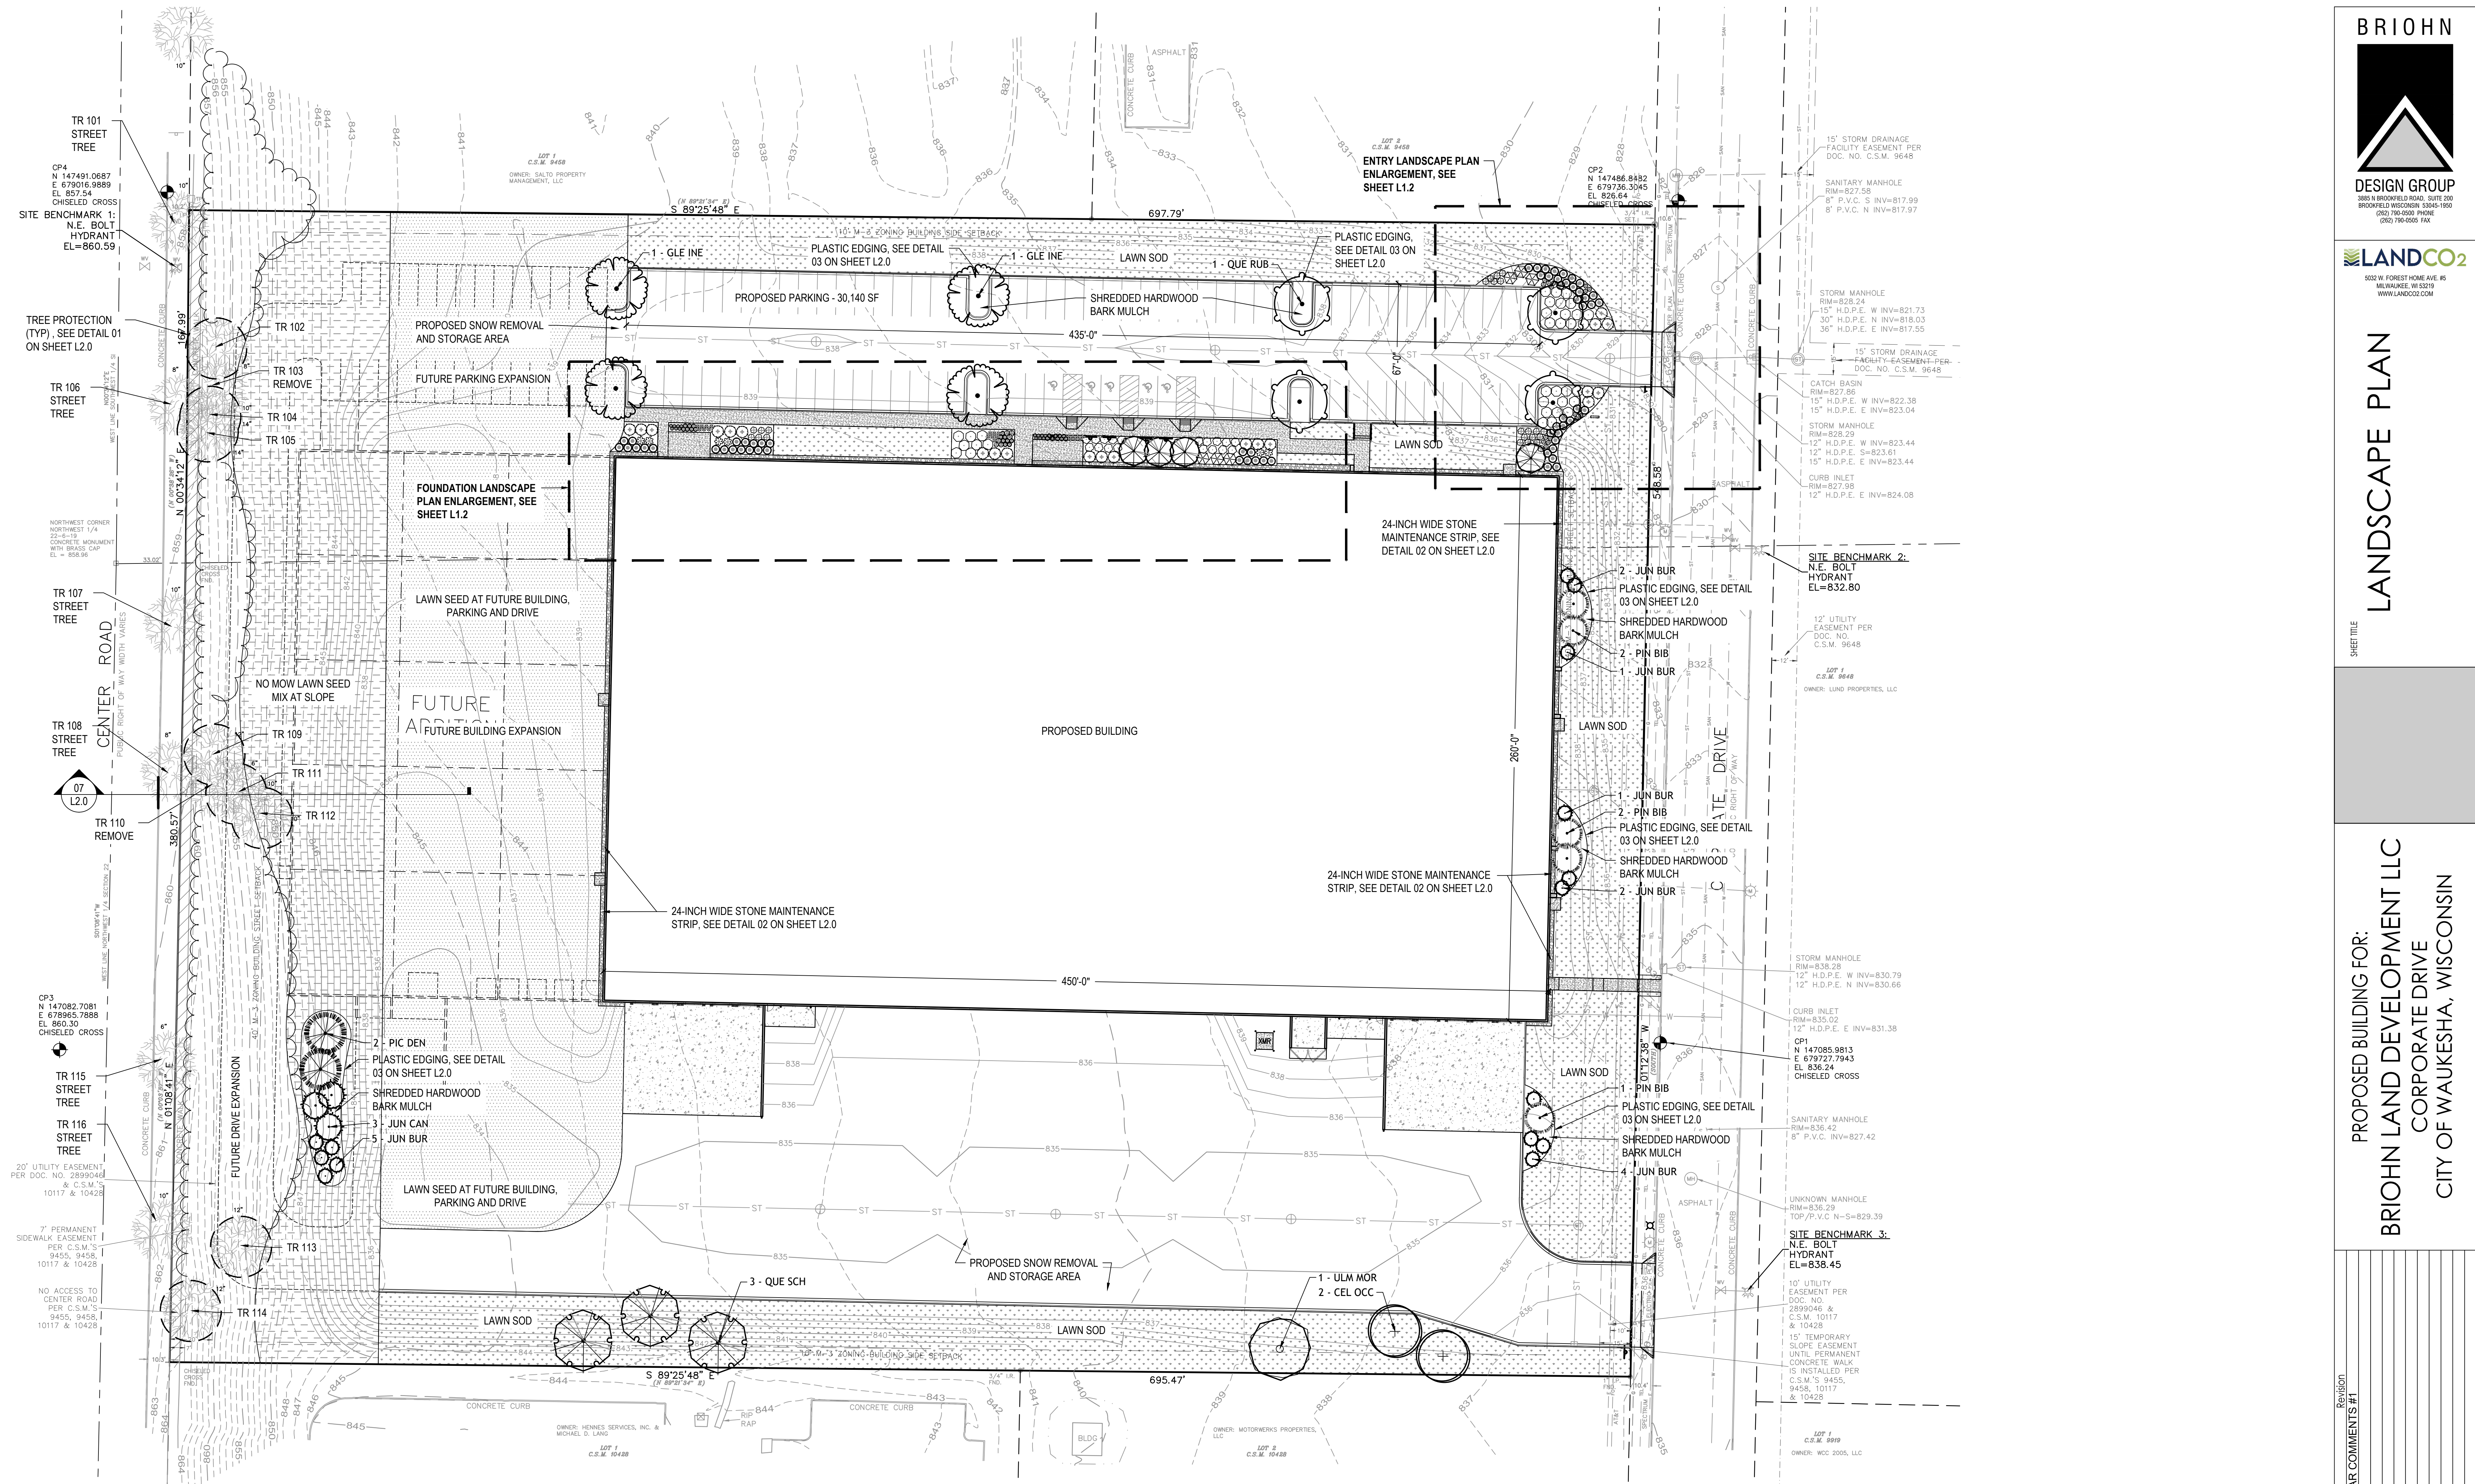

LANDSCAPE PLAN

SHEET TITLE

PROPOSED BUILDING FOR:
BRIORN LAND DEVELOPMENT LLC
CORPORATE DRIVE
CITY OF WAUKESHA, WISCONSIN

REVISION
CITY SPAR COMMENTS #1

DATE
02-26-2025

LOG NO. 240079
DRAWN: HG
CHECKED: KS/LJS
DATE: 01-24-2025

SHEET:
L1.1

TREE SURVEY

Pt. #	Code	DBH (in.)	Type	Condition	Proposed Condition
101	TR	10	Freeman Maple variety	Good - Street tree	
102	TR	8	Kentucky coffee tree	Good	
103	TR	10	Siberian elm	Invasive species	Remove
104	TR	14	Hawthorn spp.	25% trunk damage	
105	TR	14	Box elder	Good	
106	TR	8	Freeman Maple variety	Good - Street tree	
107	TR	10	Freeman Maple variety	Good - Street tree	
108	TR	8	Freeman Maple variety	Good - Street tree	
109	TR MULTI	12	Kentucky coffee tree	Good	
110	TR	6	Siberian elm	Invasive species	Remove
111	TR MULTI	10	Box elder	Good	
112	TR MULTI	10	Box elder	Good	
113	TR MULTI	12	Box elder	Good	
114	TR	12	Kentucky coffee tree	Good	
115	TR	6	Freeman Maple variety	Good - Street tree	
116	TR	10	Freeman Maple variety	Good - Street tree